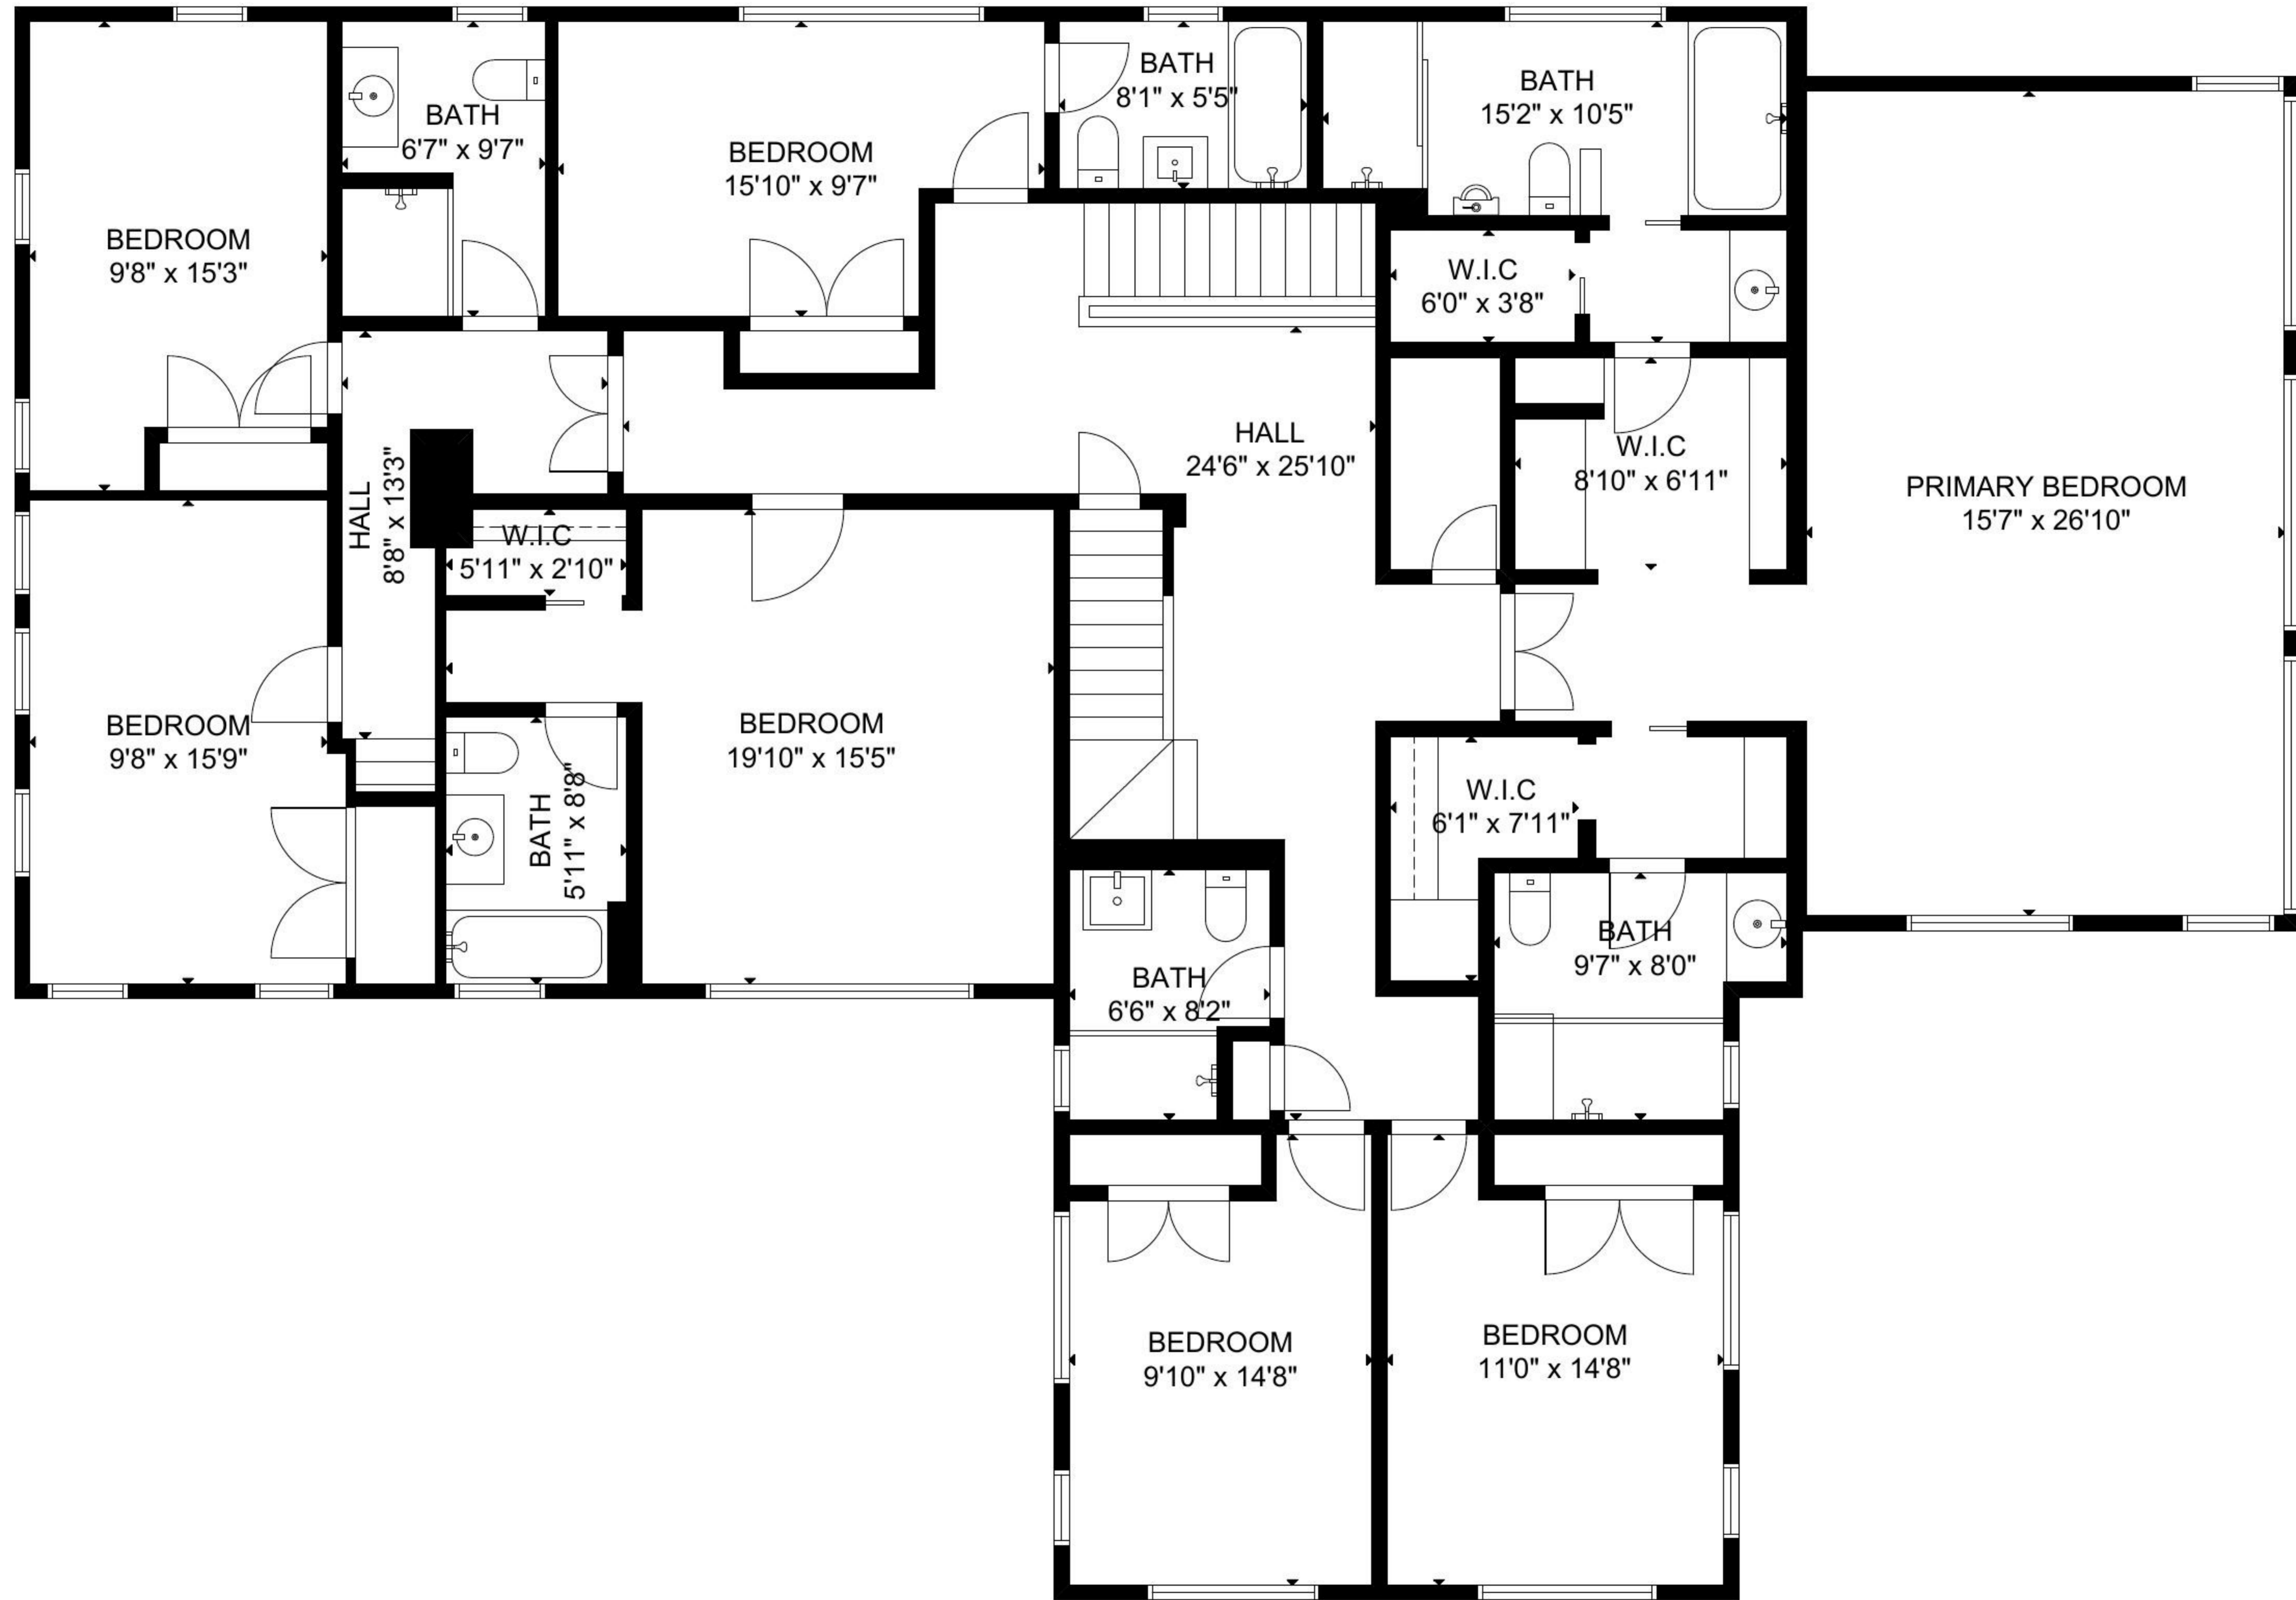

GROSS INTERNAL AREA  
 FIRST FLOOR: 2,058+/- sq. ft.  
 SECOND FLOOR: 2,645+/- sq. ft.  
 FIRST AND SECOND FLOOR LIVING SPACE: 4,703+/- sq. ft.  
 THIRD FLOOR RECREATION/STORAGE AREA: 1,740+/- sq. ft.  
 SIZE AND DIMENSIONS ARE APPROXIMATE, ACTUAL MAY VARY.