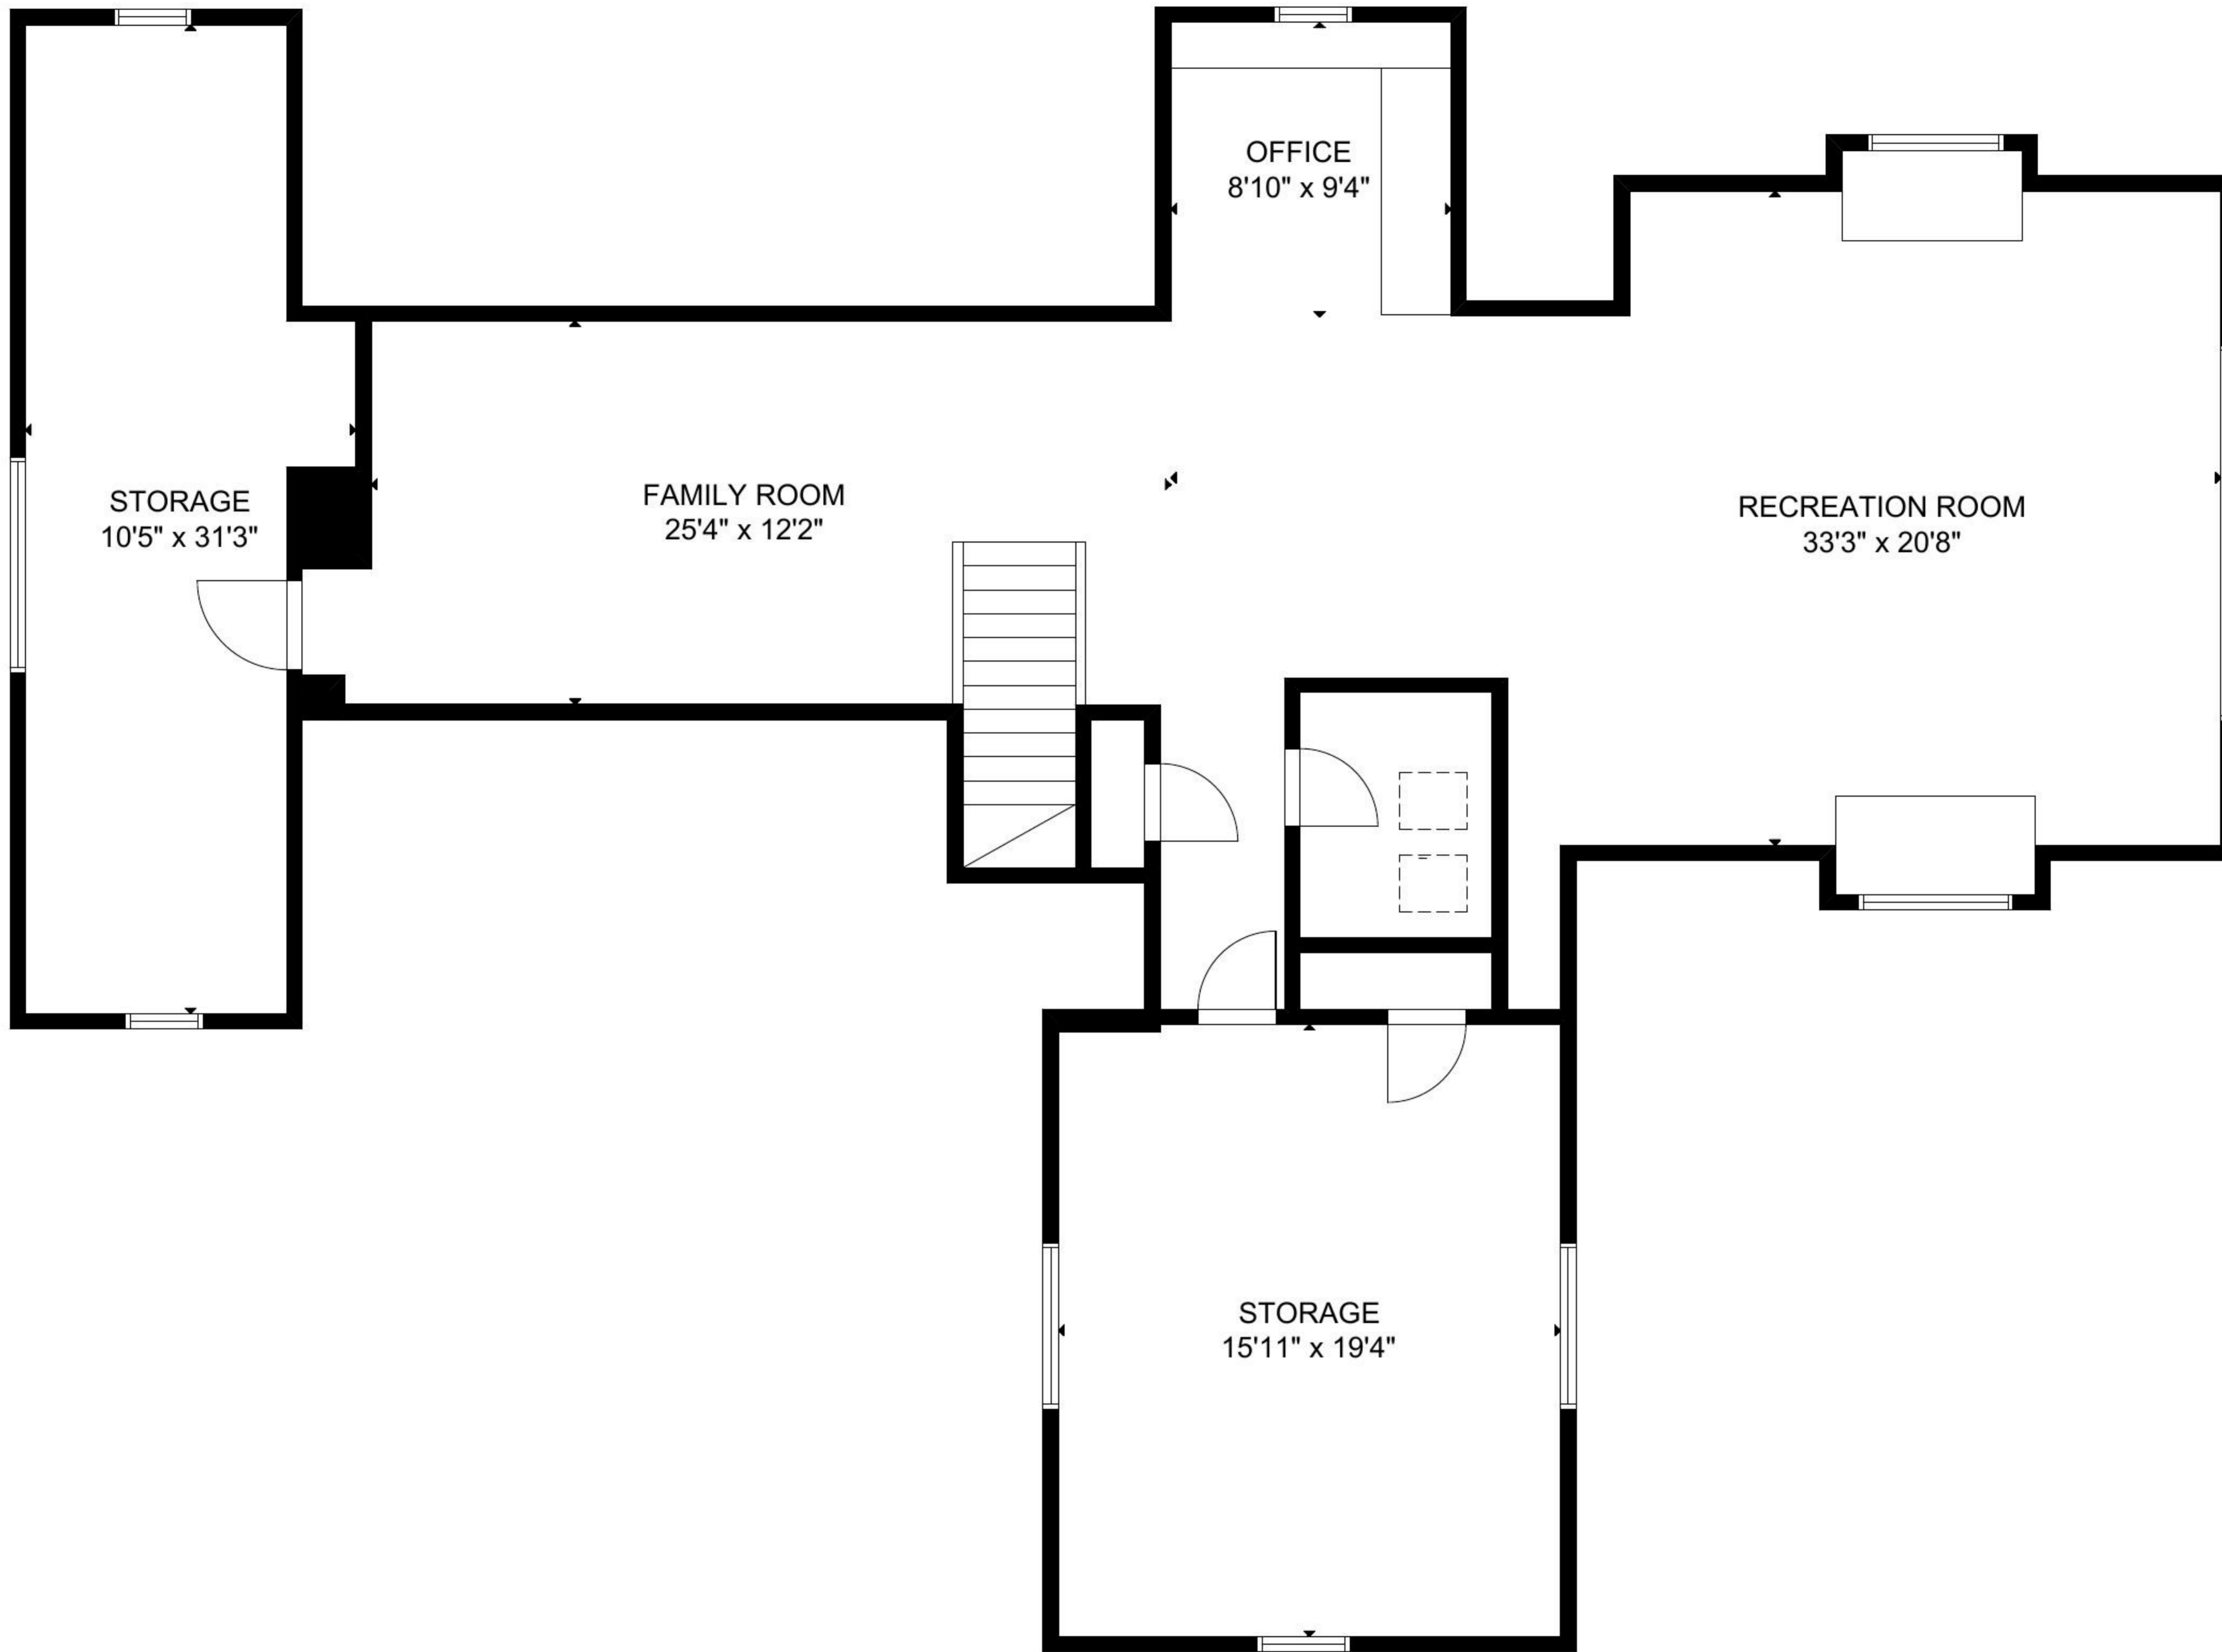

GROSS INTERNAL AREA  
 FIRST FLOOR: 2,058+/- sq. ft.  
 SECOND FLOOR: 2,645+/- sq. ft.  
 FIRST AND SECOND FLOOR LIVING SPACE: 4,703+/- sq. ft.  
 THIRD FLOOR RECREATION/STORAGE AREA: 1,740+/- sq. ft.  
 SIZE AND DIMENSIONS ARE APPROXIMATE, ACTUAL MAY VARY.