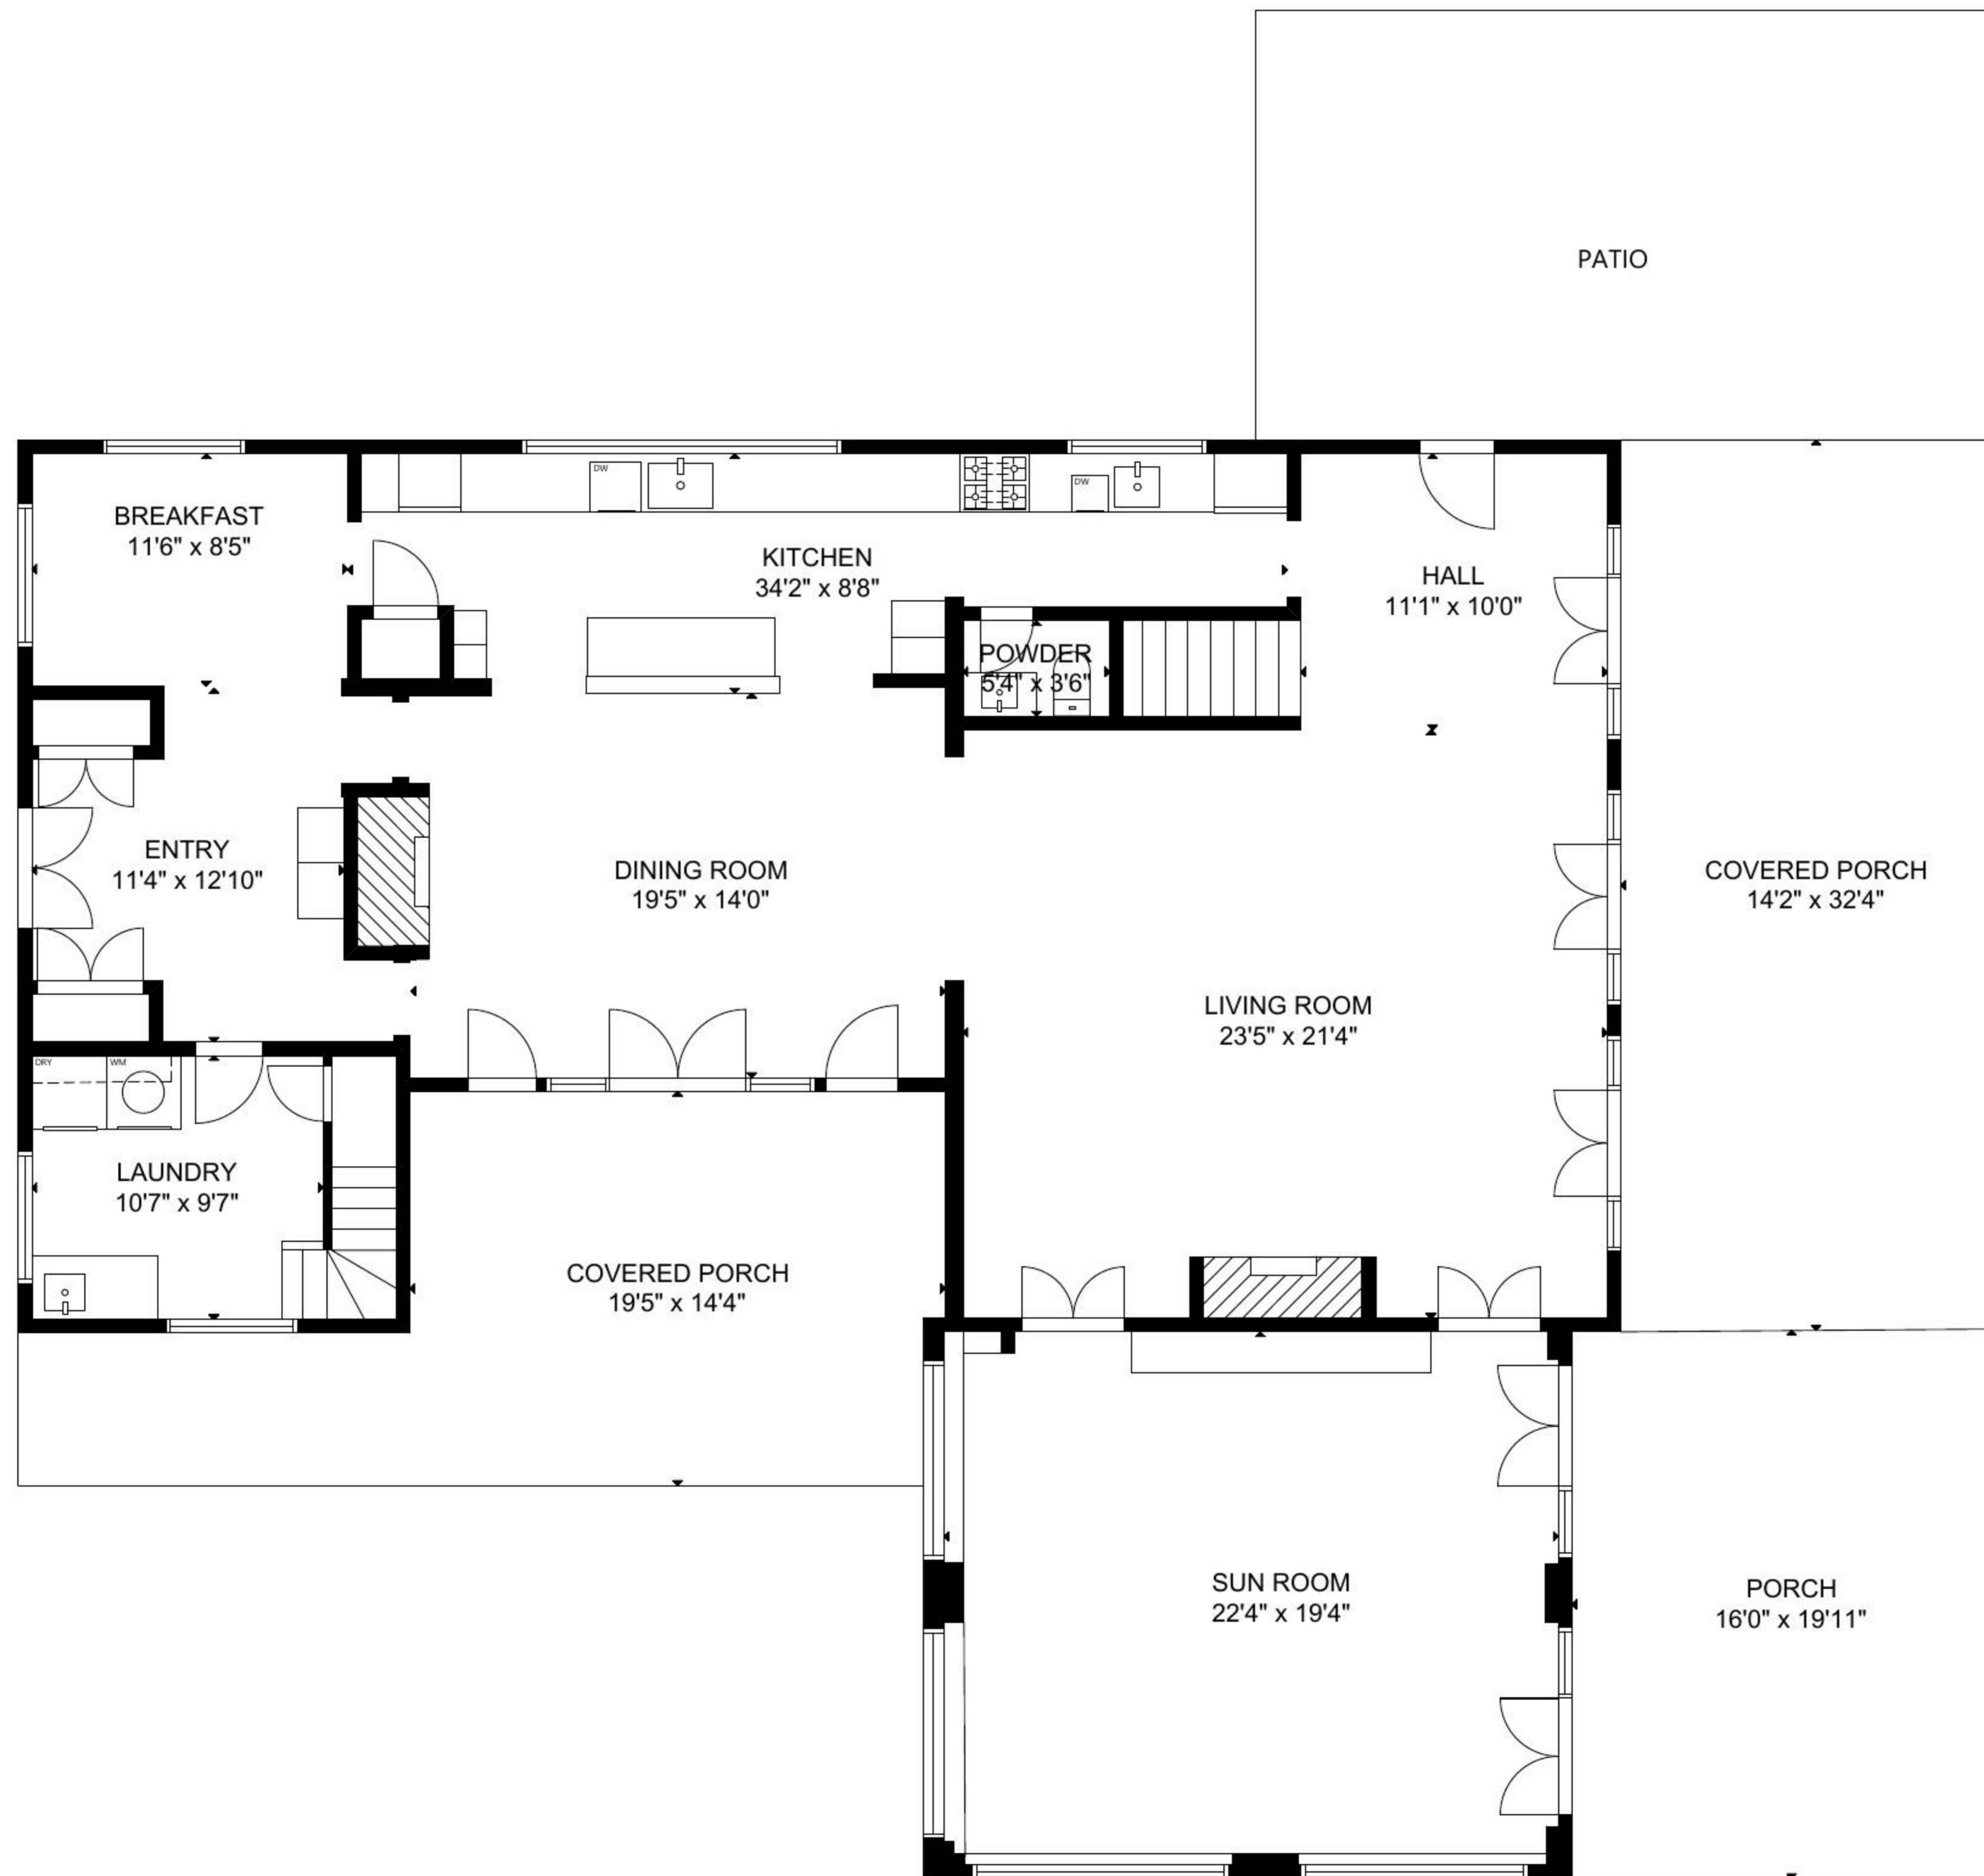

GROSS INTERNAL AREA  
 FIRST FLOOR: 2,058+/- sq. ft.  
 SECOND FLOOR: 2,645+/- sq. ft.  
 FIRST AND SECOND FLOOR LIVING SPACE: 4,703+/- sq. ft.  
 THIRD FLOOR RECREATION/STORAGE AREA: 1,740+/- sq. ft.  
 SIZE AND DIMENSIONS ARE APPROXIMATE, ACTUAL MAY VARY.