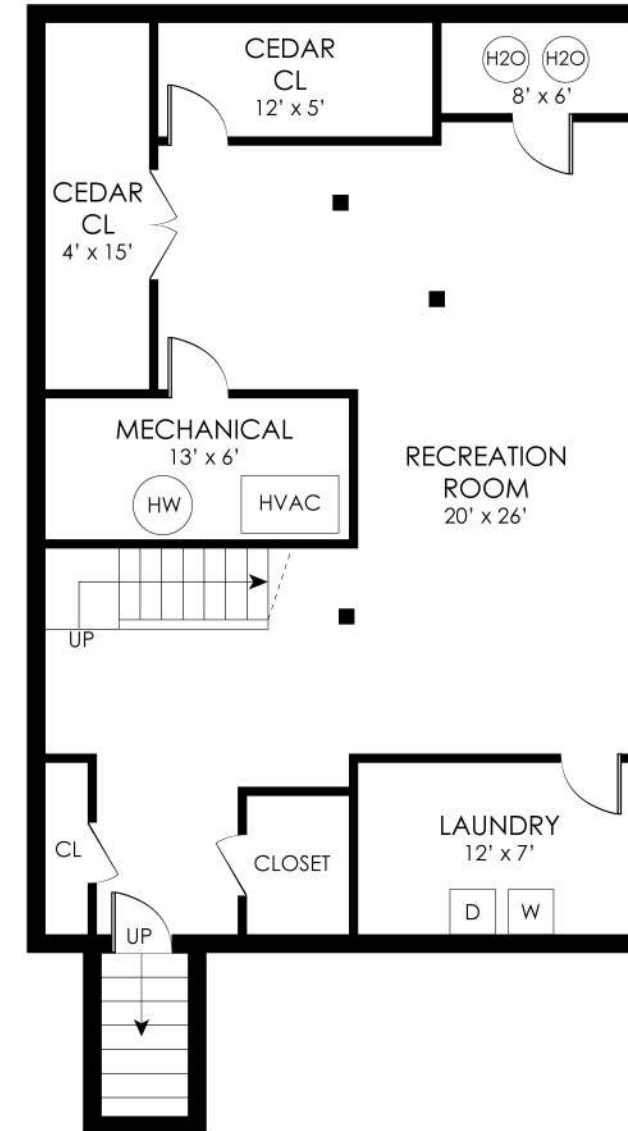

**189 STEPHEN HANDS PATH
EAST HAMPTON, NY**

1ST FLOOR

**1ST FLOOR - 1150 SF
SUNROOM - 208 SF**

189 STEPHEN HANDS PATH
EAST HAMPTON, NY

2ND FLOOR - 800 SF
LOWER LEVEL - 1014 SF

189 STEPHEN HANDS PATH
EAST HAMPTON, NY

SITEPLAN