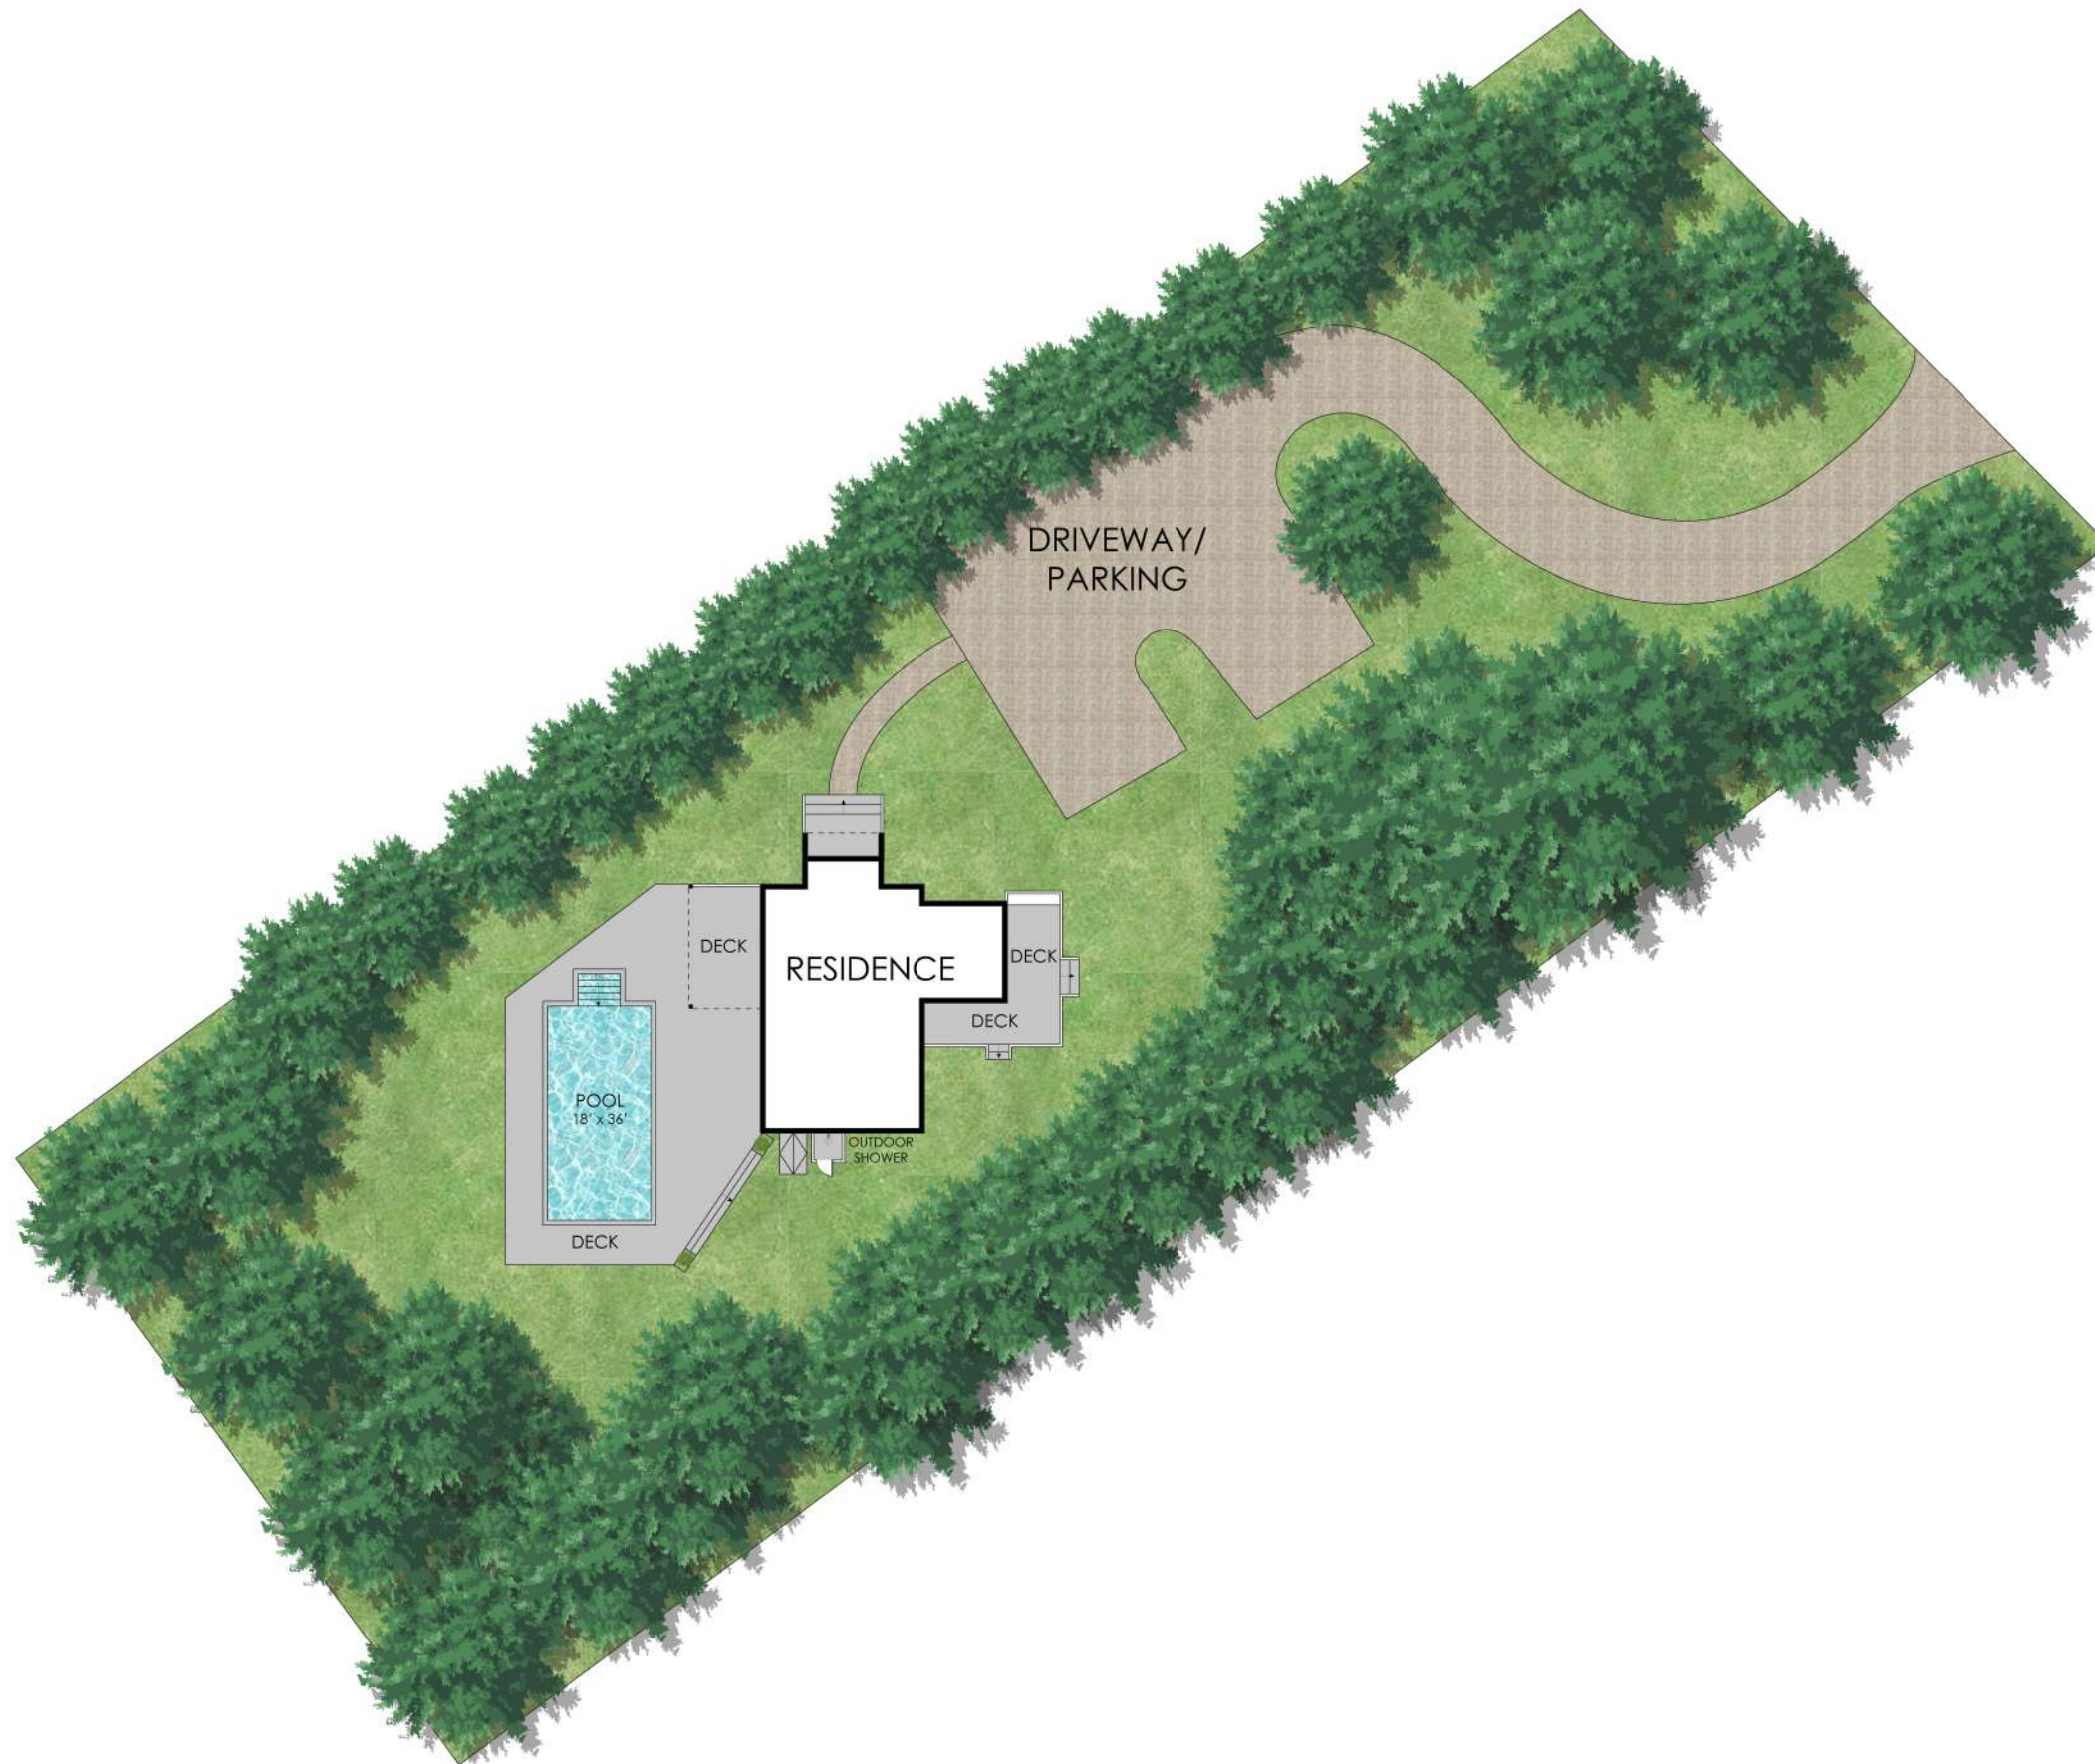

**189 STEPHEN HANDS PATH
EAST HAMPTON, NY**

1ST FLOOR

**1ST FLOOR - 1150 SF
SUNROOM - 208 SF**

189 STEPHEN HANDS PATH
EAST HAMPTON, NY

2ND FLOOR - 800 SF
LOWER LEVEL - 1014 SF

189 STEPHEN HANDS PATH
EAST HAMPTON, NY

SITEPLAN