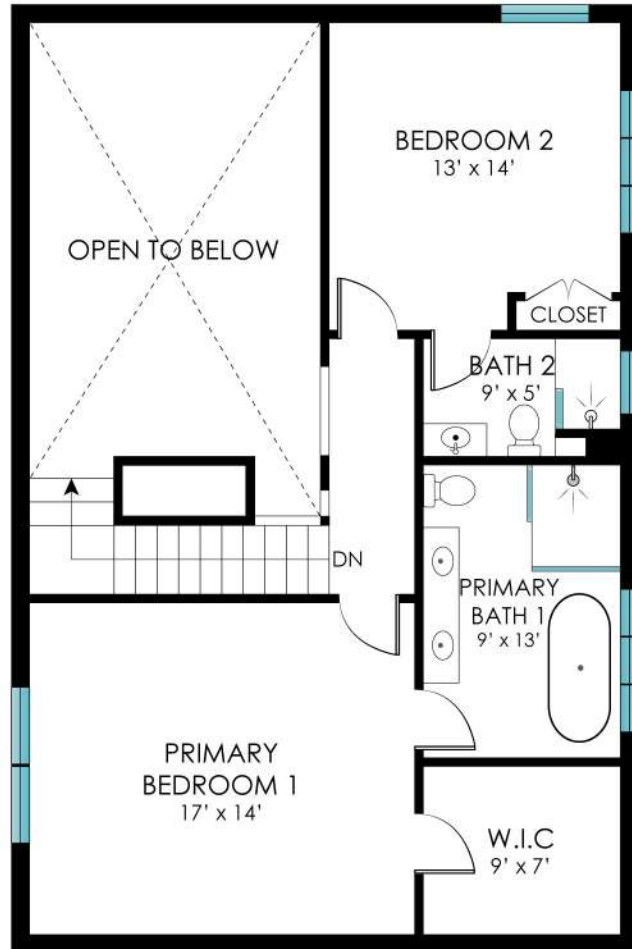

**189 STEPHEN HANDS PATH
EAST HAMPTON, NY**

1ST FLOOR

**1ST FLOOR - 1150 SF
SUNROOM - 208 SF**

189 STEPHEN HANDS PATH
EAST HAMPTON, NY

2ND FLOOR - 800 SF
LOWER LEVEL - 1014 SF

189 STEPHEN HANDS PATH
EAST HAMPTON, NY

SITEPLAN