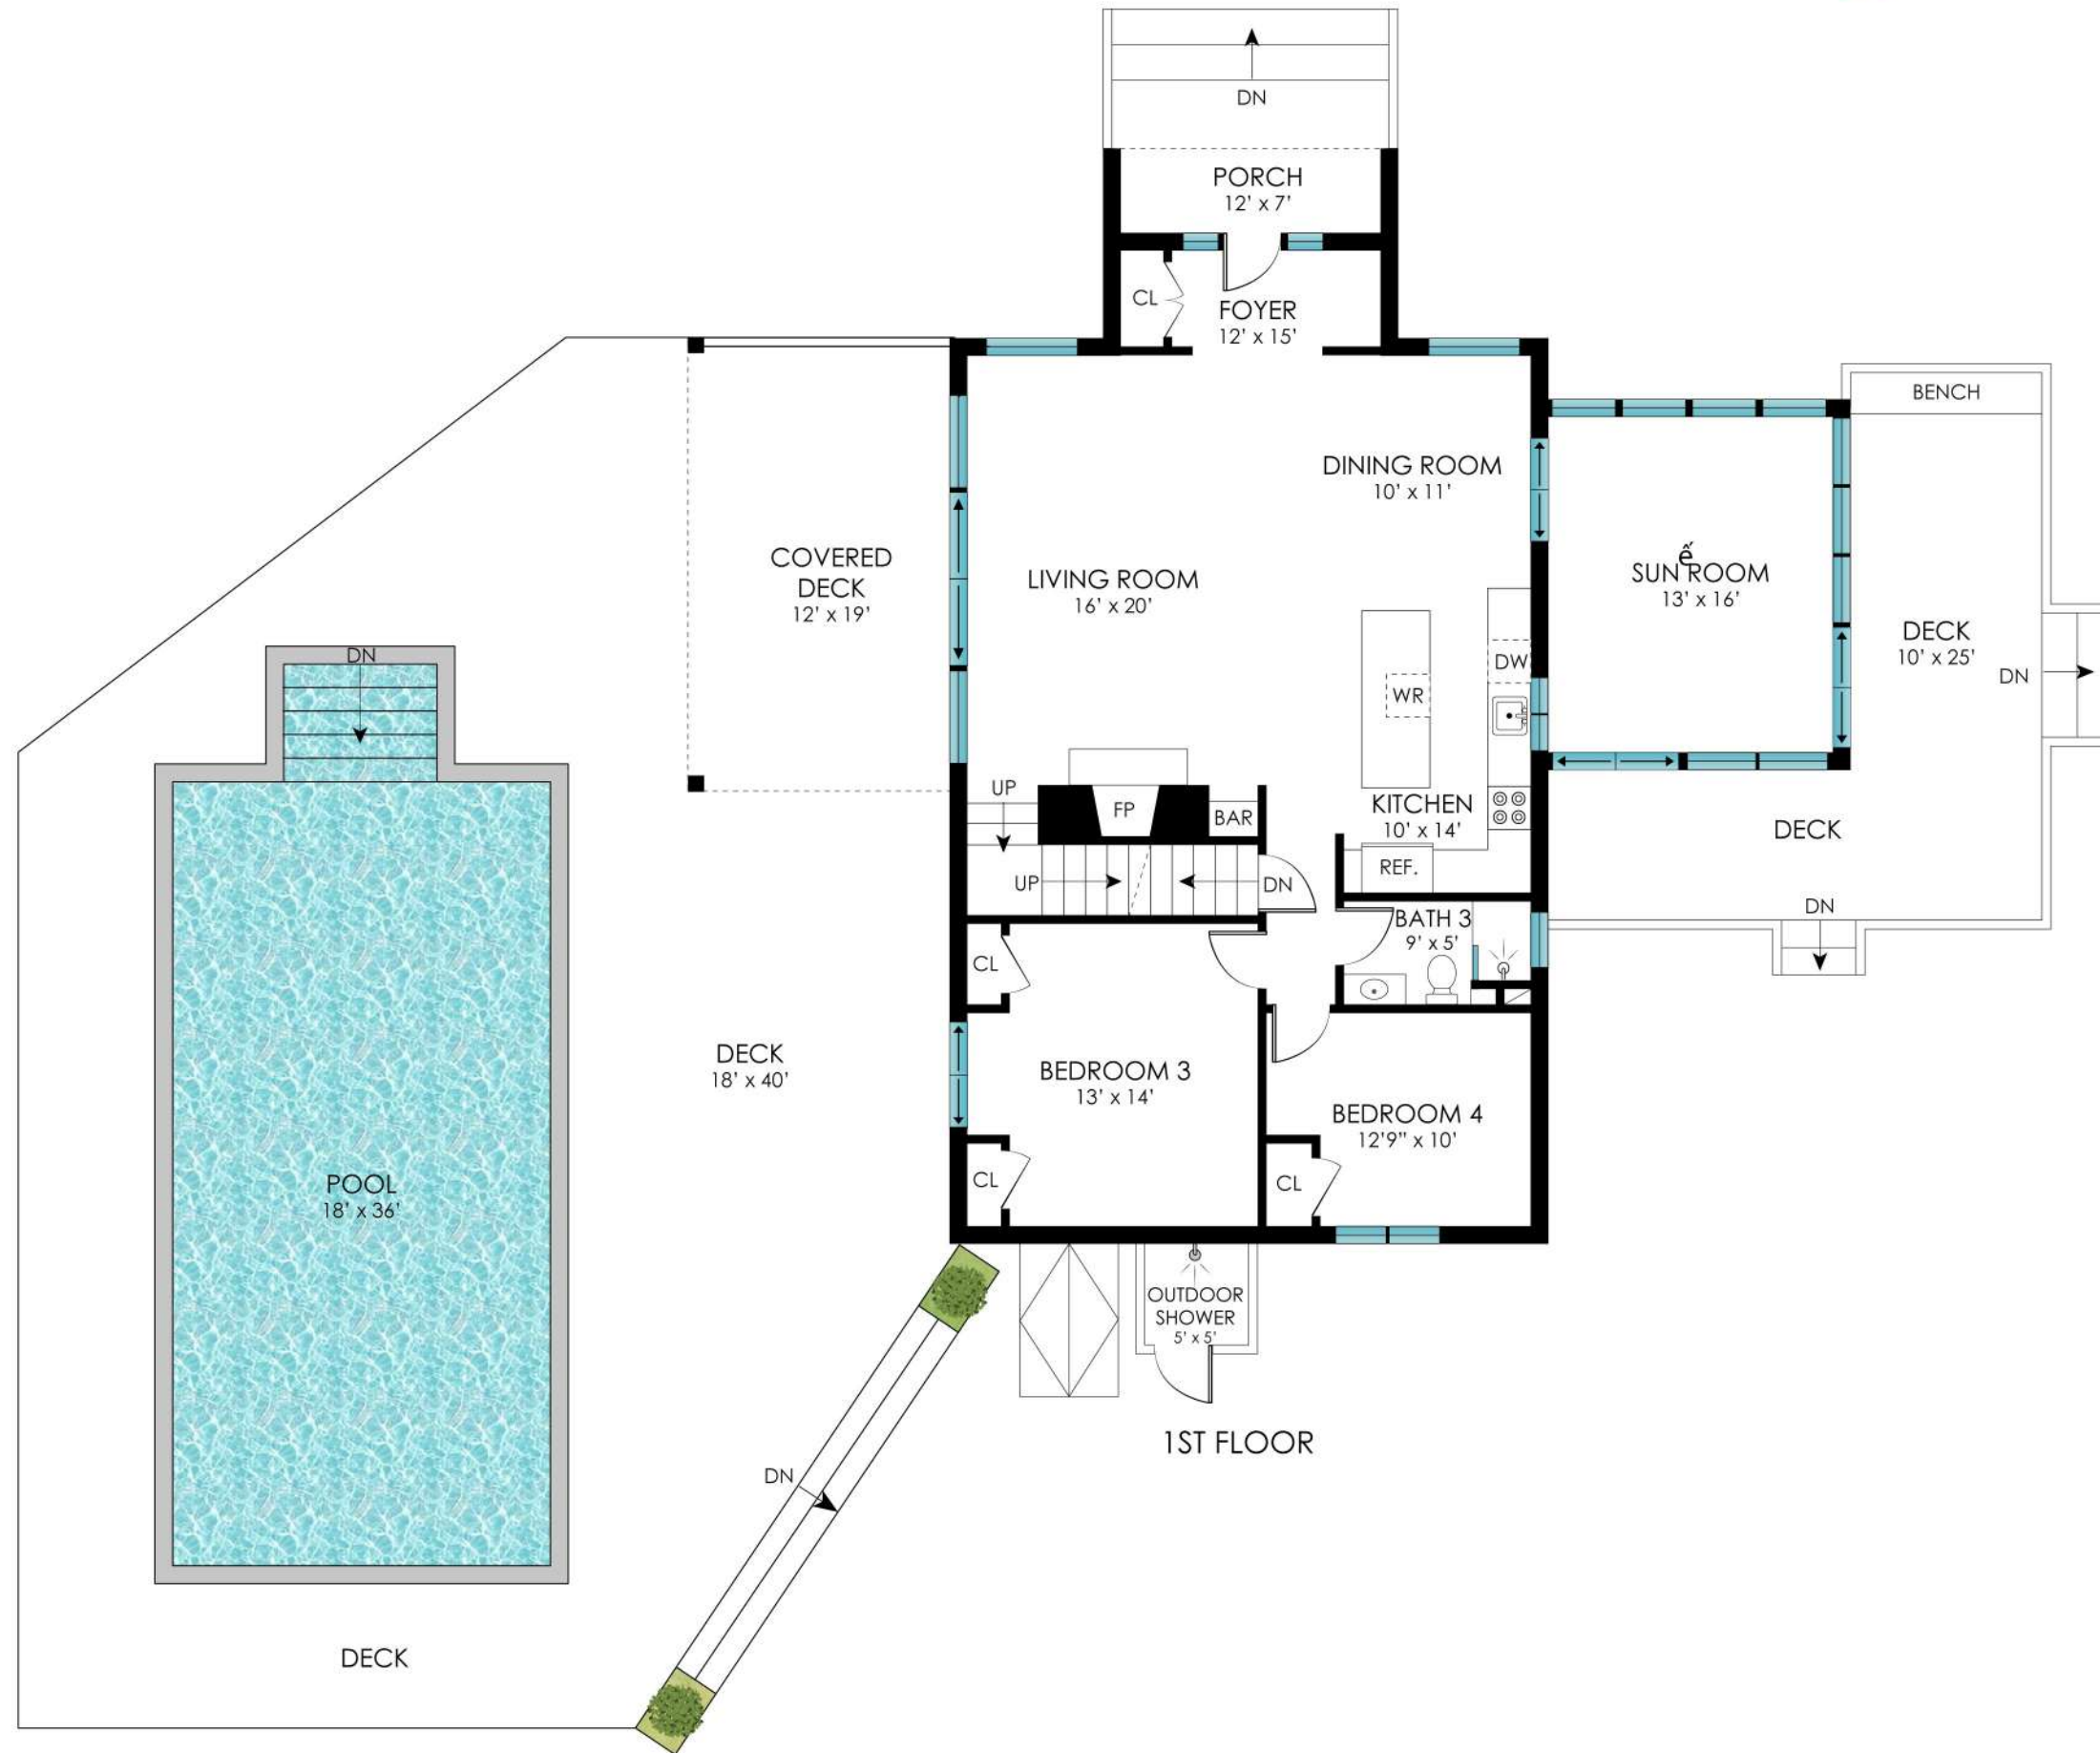

**189 STEPHEN HANDS PATH
EAST HAMPTON, NY**

1ST FLOOR

**1ST FLOOR - 1150 SF
SUNROOM - 208 SF**

189 STEPHEN HANDS PATH
EAST HAMPTON, NY

2ND FLOOR - 800 SF
LOWER LEVEL - 1014 SF

189 STEPHEN HANDS PATH
EAST HAMPTON, NY

SITEPLAN