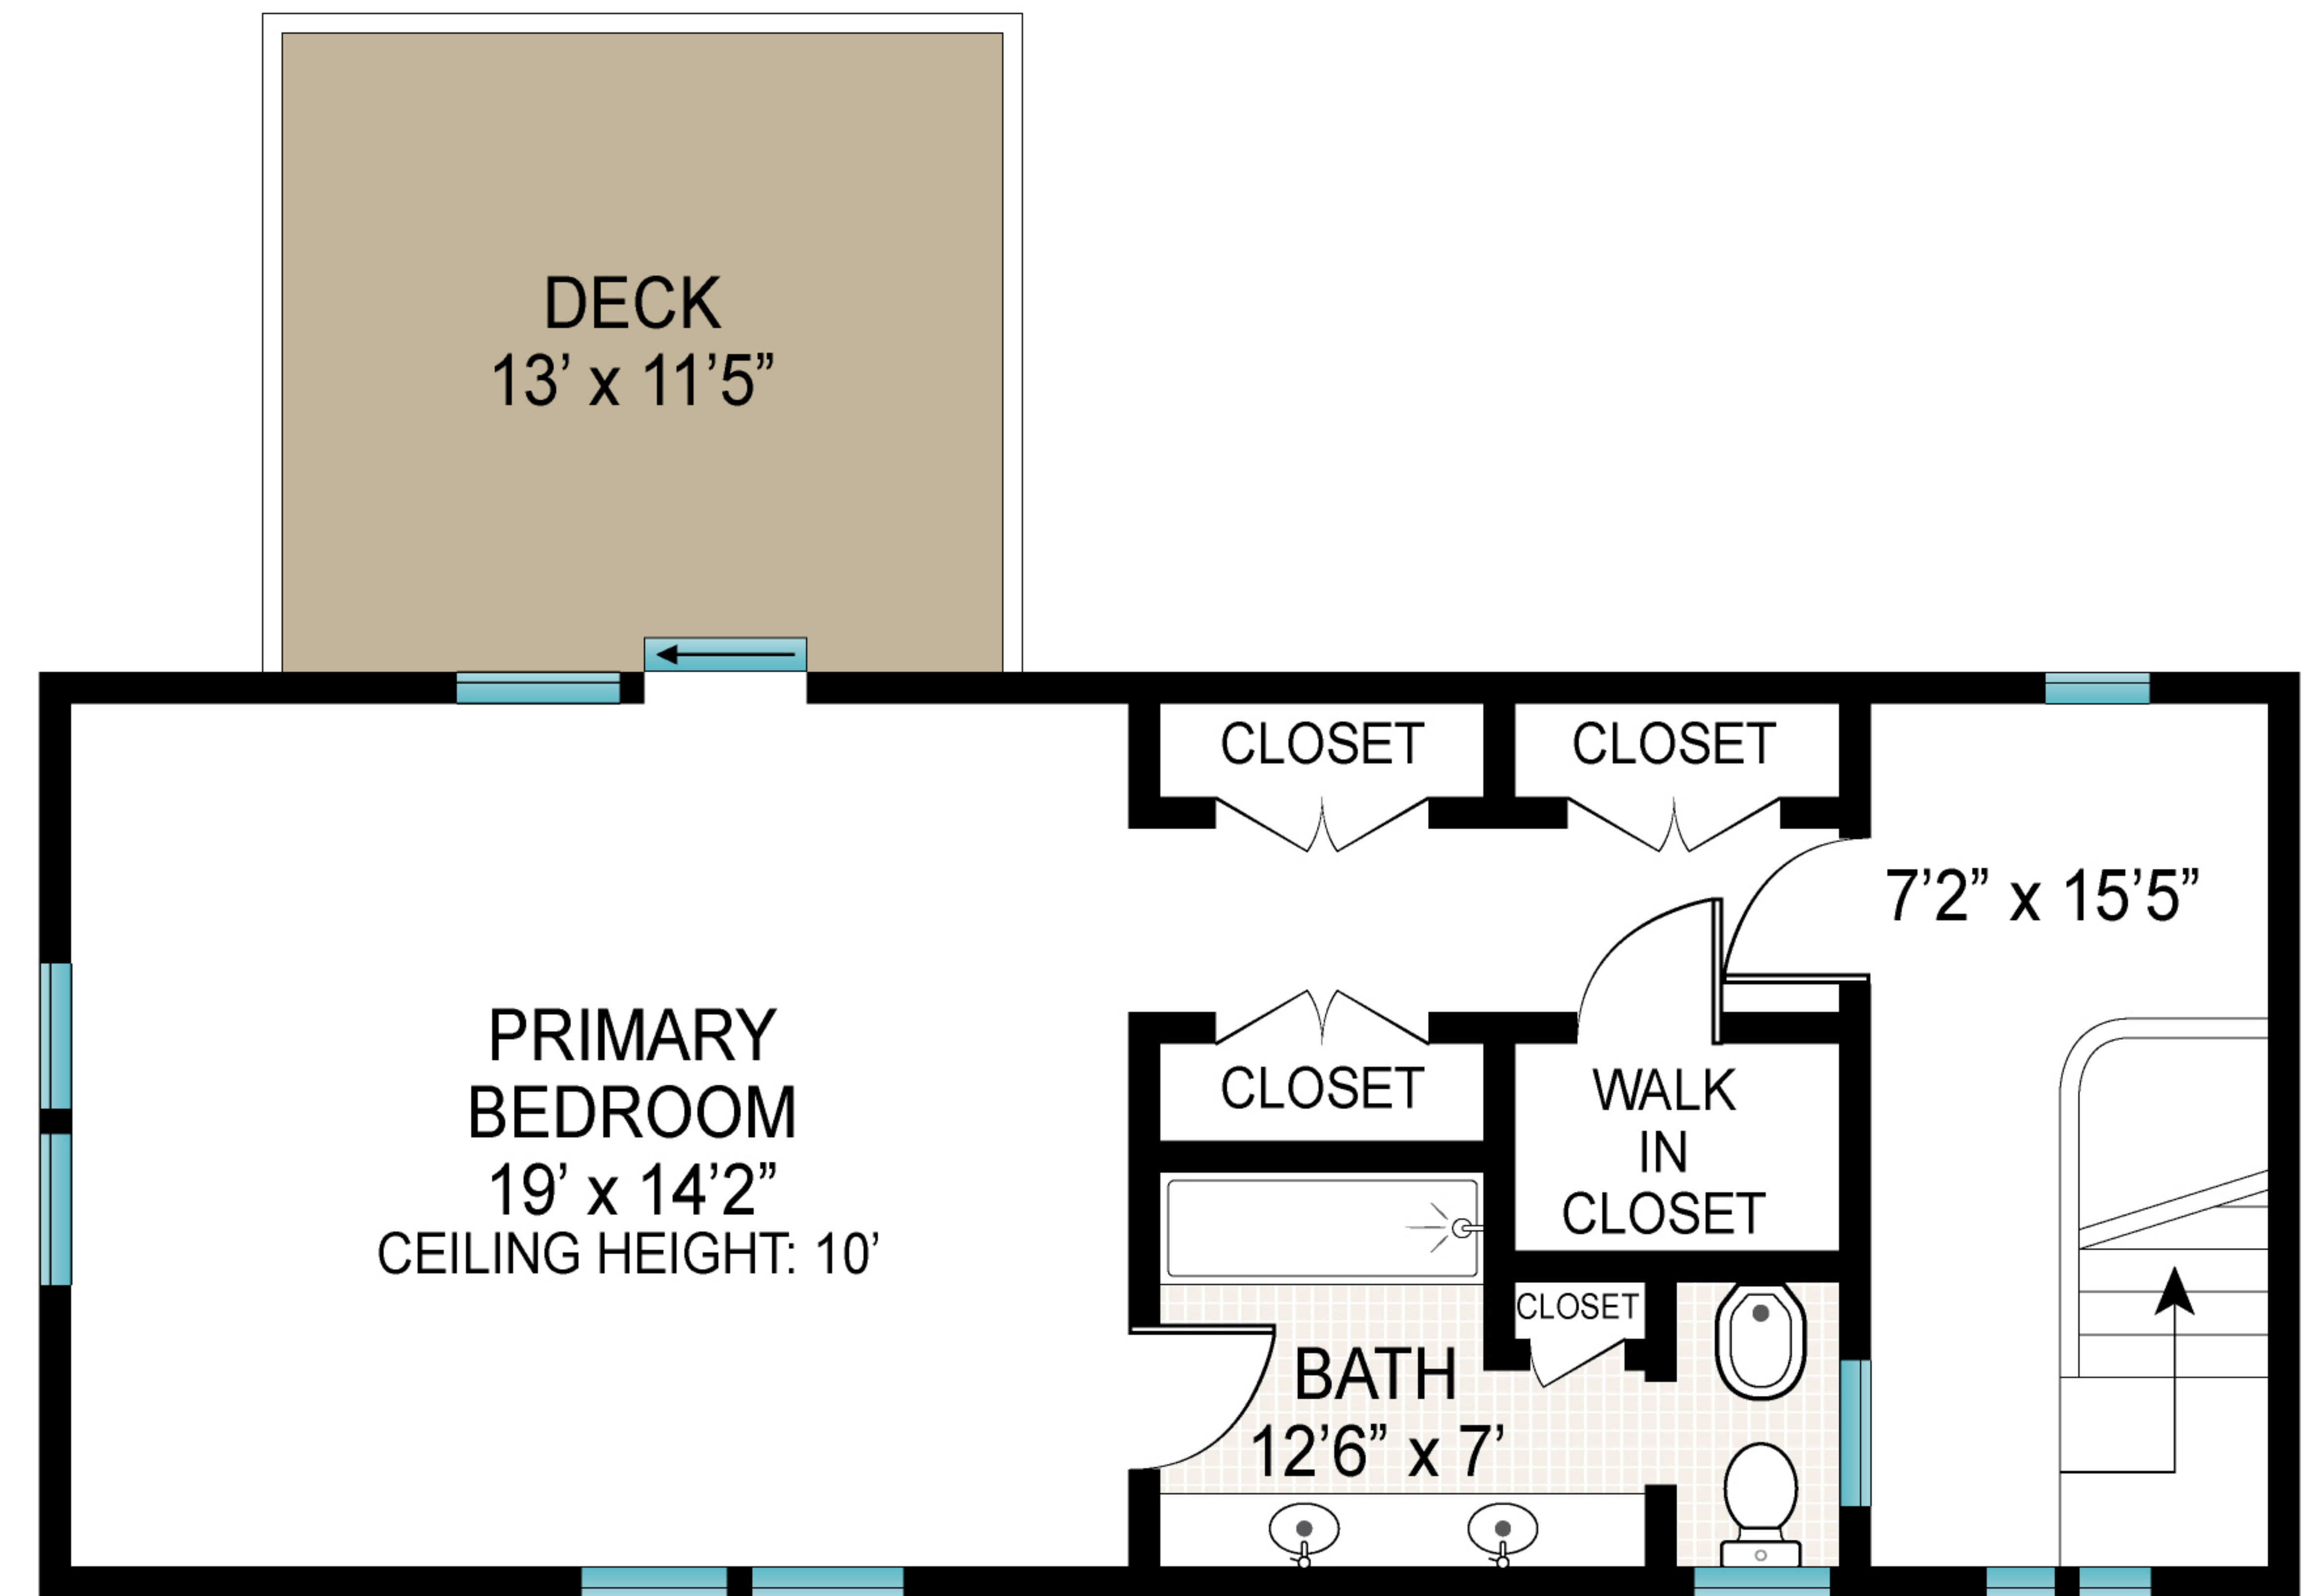

FIRST FLOOR INT: 2658 ft²
 SECOND FLOOR: 855 ft²
 SECOND FLOOR: 549 ft²
 LOWER LEVEL: 1418 ft²
 LOWER LEVEL: 721 ft²
 GARAGE: 607 ft²
 TOTAL INT: 6808 ft²
 TOTAL: 6808 ft²

Scale in feet. Indicative only. Dimensions are approximate. All information contained herein is gathered from sources we believe to be reliable. However, we cannot guarantee its accuracy and interested persons should rely on their own inquiries .

454 Hedges Lane, Sagaponack

FIRST FLOOR

FIRST FLOOR INT: 2658 ft²
 GARAGE: 607 ft²

Scale in feet. Indicative only. Dimensions are approximate. All information contained herein is gathered from sources we believe to be reliable. However, we cannot guarantee its accuracy and interested persons should rely on their own inquiries.

SECOND FLOOR

SECOND FLOOR

SECOND FLOOR: 855 ft²
 SECOND FLOOR: 549 ft²

Scale in feet. Indicative only. Dimensions are approximate. All information contained herein is gathered from sources we believe to be reliable. However, we cannot guarantee its accuracy and interested persons should rely on their own inquiries.

LOWER LEVEL: 1418 ft²
LOWER LEVEL: 721 ft²

Scale in feet. Indicative only. Dimensions are approximate. All information contained herein is gathered from sources we believe to be reliable. However, we cannot guarantee its accuracy and interested persons should rely on their own inquiries.