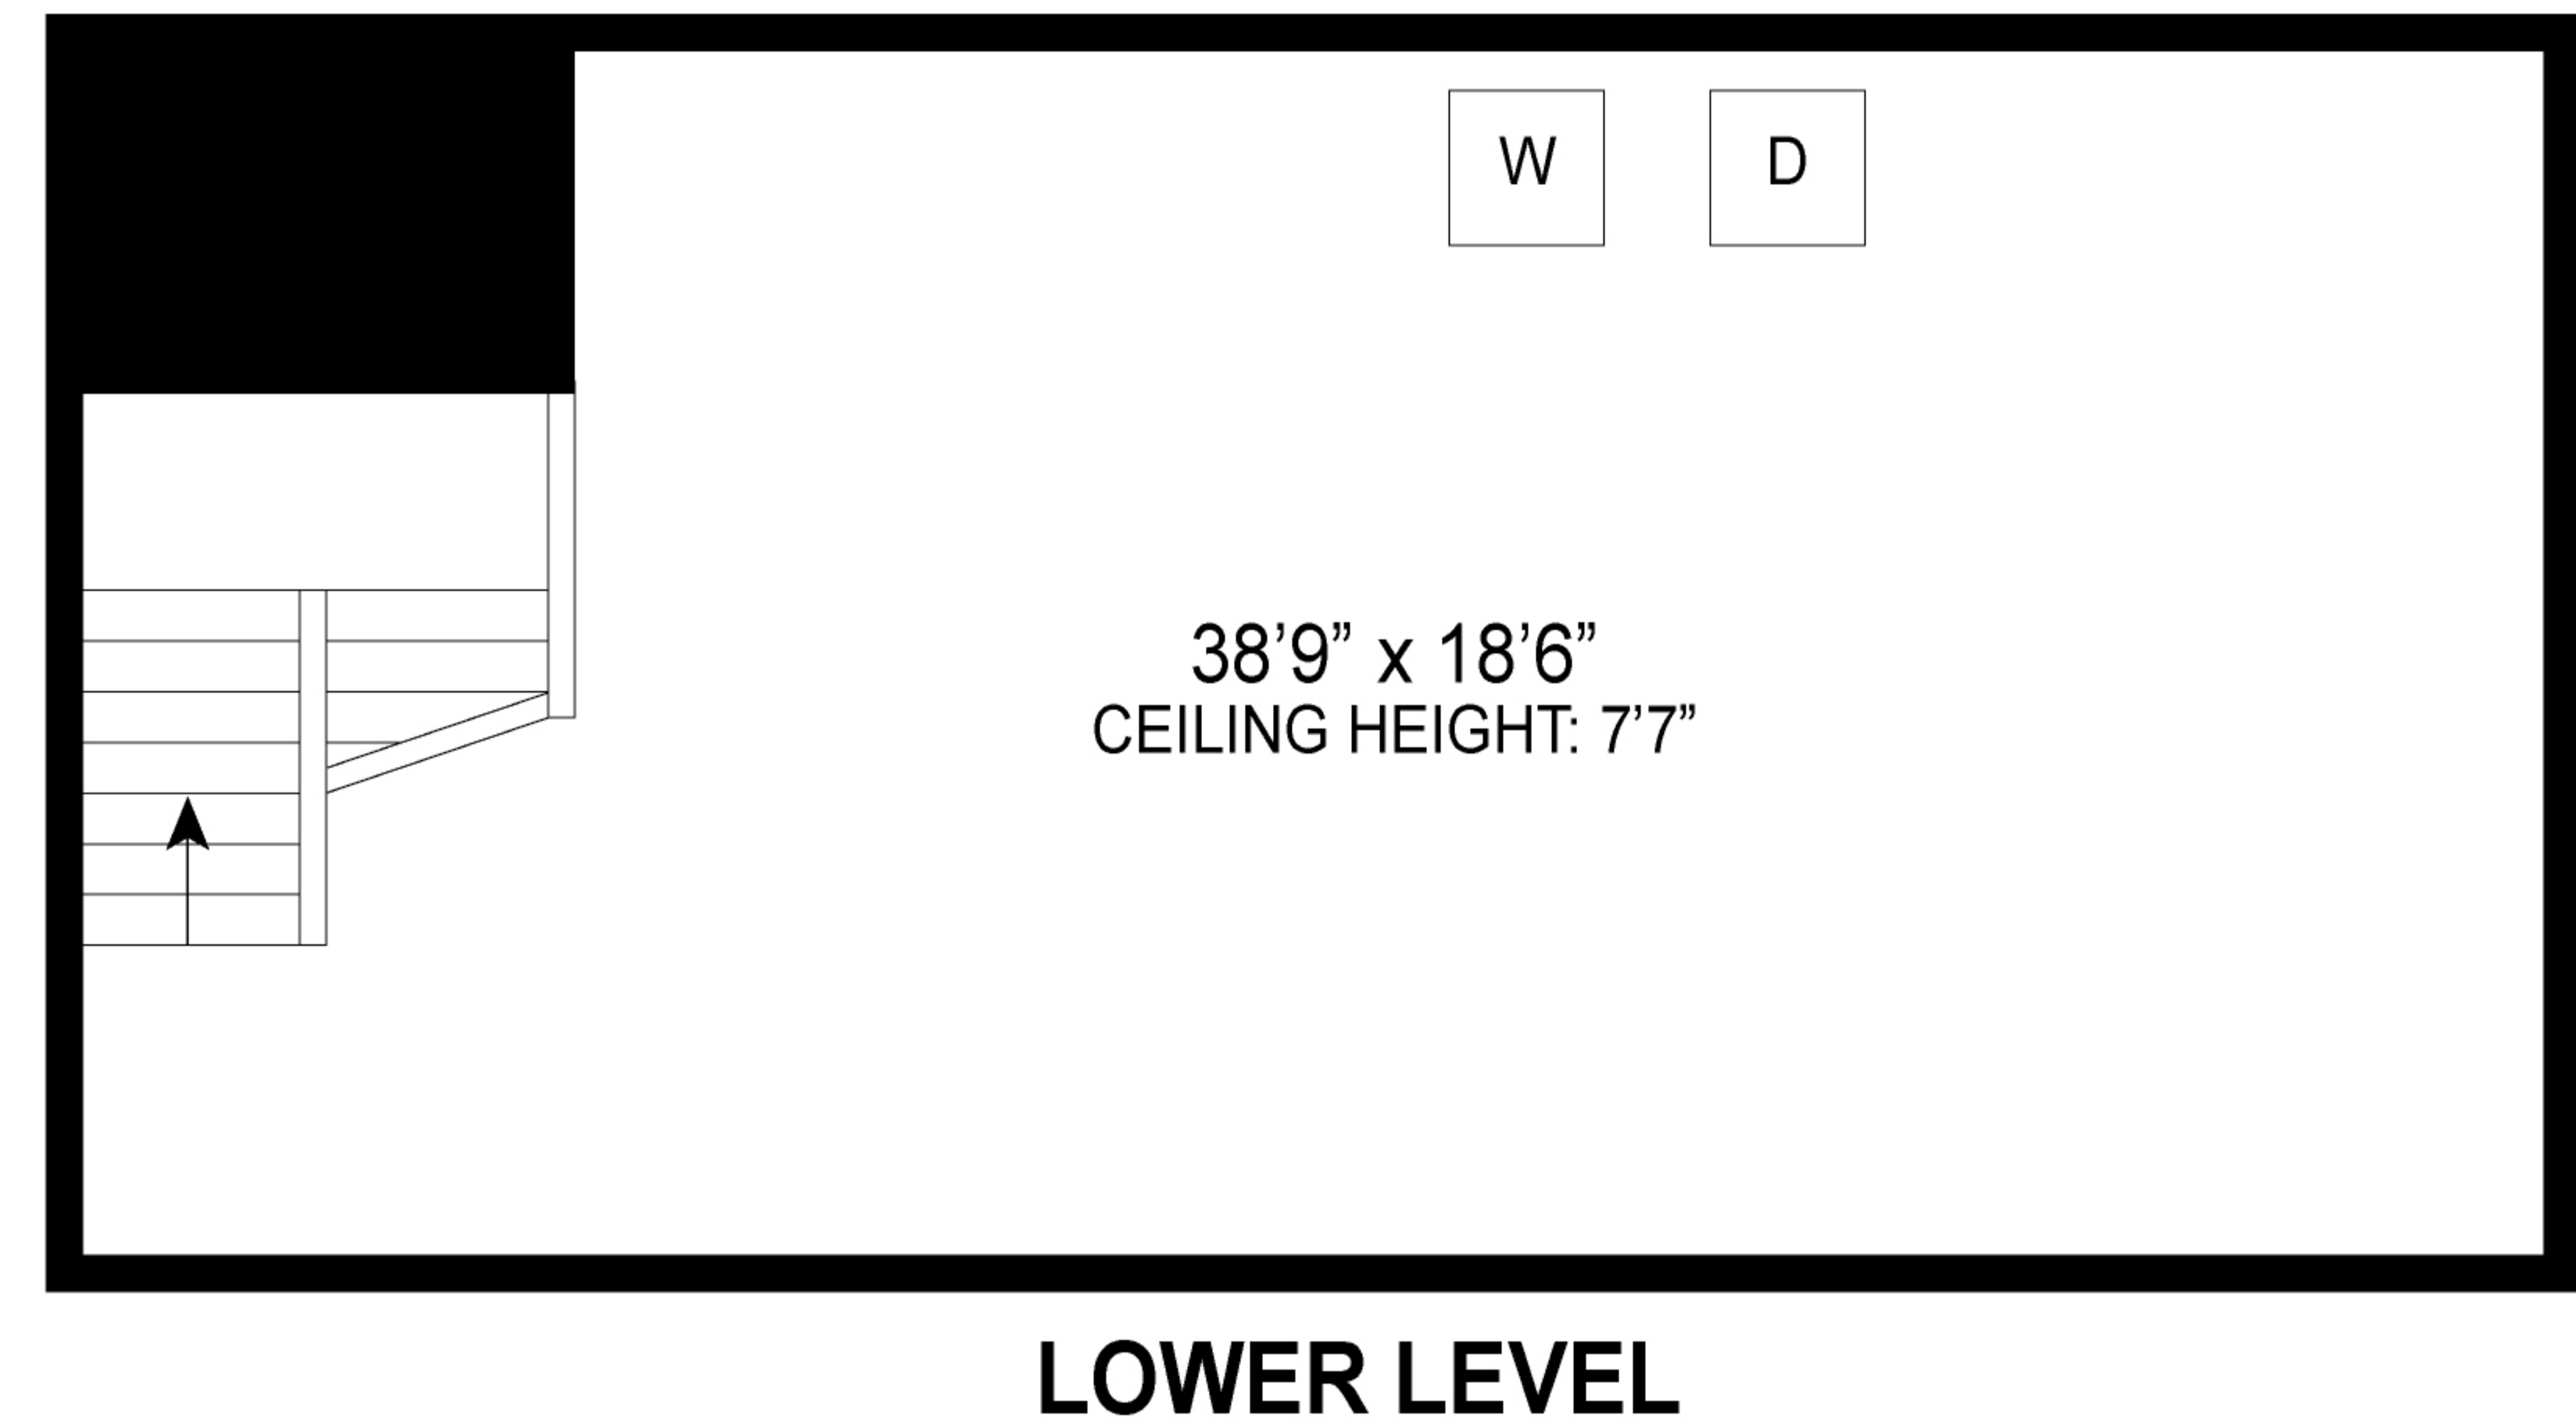

FIRST FLOOR INT: 2658 ft²
 SECOND FLOOR: 855 ft²
 SECOND FLOOR: 549 ft²
 LOWER LEVEL: 1418 ft²
 LOWER LEVEL: 721 ft²
 GARAGE: 607 ft²
 TOTAL INT: 6808 ft²
 TOTAL: 6808 ft²

Scale in feet. Indicative only. Dimensions are approximate. All information contained herein is gathered from sources we believe to be reliable. However, we cannot guarantee its accuracy and interested persons should rely on their own inquiries .

454 Hedges Lane, Sagaponack

FIRST FLOOR

FIRST FLOOR INT: 2658 ft²
 GARAGE: 607 ft²

Scale in feet. Indicative only. Dimensions are approximate. All information contained herein is gathered from sources we believe to be reliable. However, we cannot guarantee its accuracy and interested persons should rely on their own inquiries.

SECOND FLOOR

SECOND FLOOR

SECOND FLOOR: 855 ft²
 SECOND FLOOR: 549 ft²

Scale in feet. Indicative only. Dimensions are approximate. All information contained herein is gathered from sources we believe to be reliable. However, we cannot guarantee its accuracy and interested persons should rely on their own inquiries.

LOWER LEVEL: 1418 ft²
LOWER LEVEL: 721 ft²

Scale in feet. Indicative only. Dimensions are approximate. All information contained herein is gathered from sources we believe to be reliable. However, we cannot guarantee its accuracy and interested persons should rely on their own inquiries.