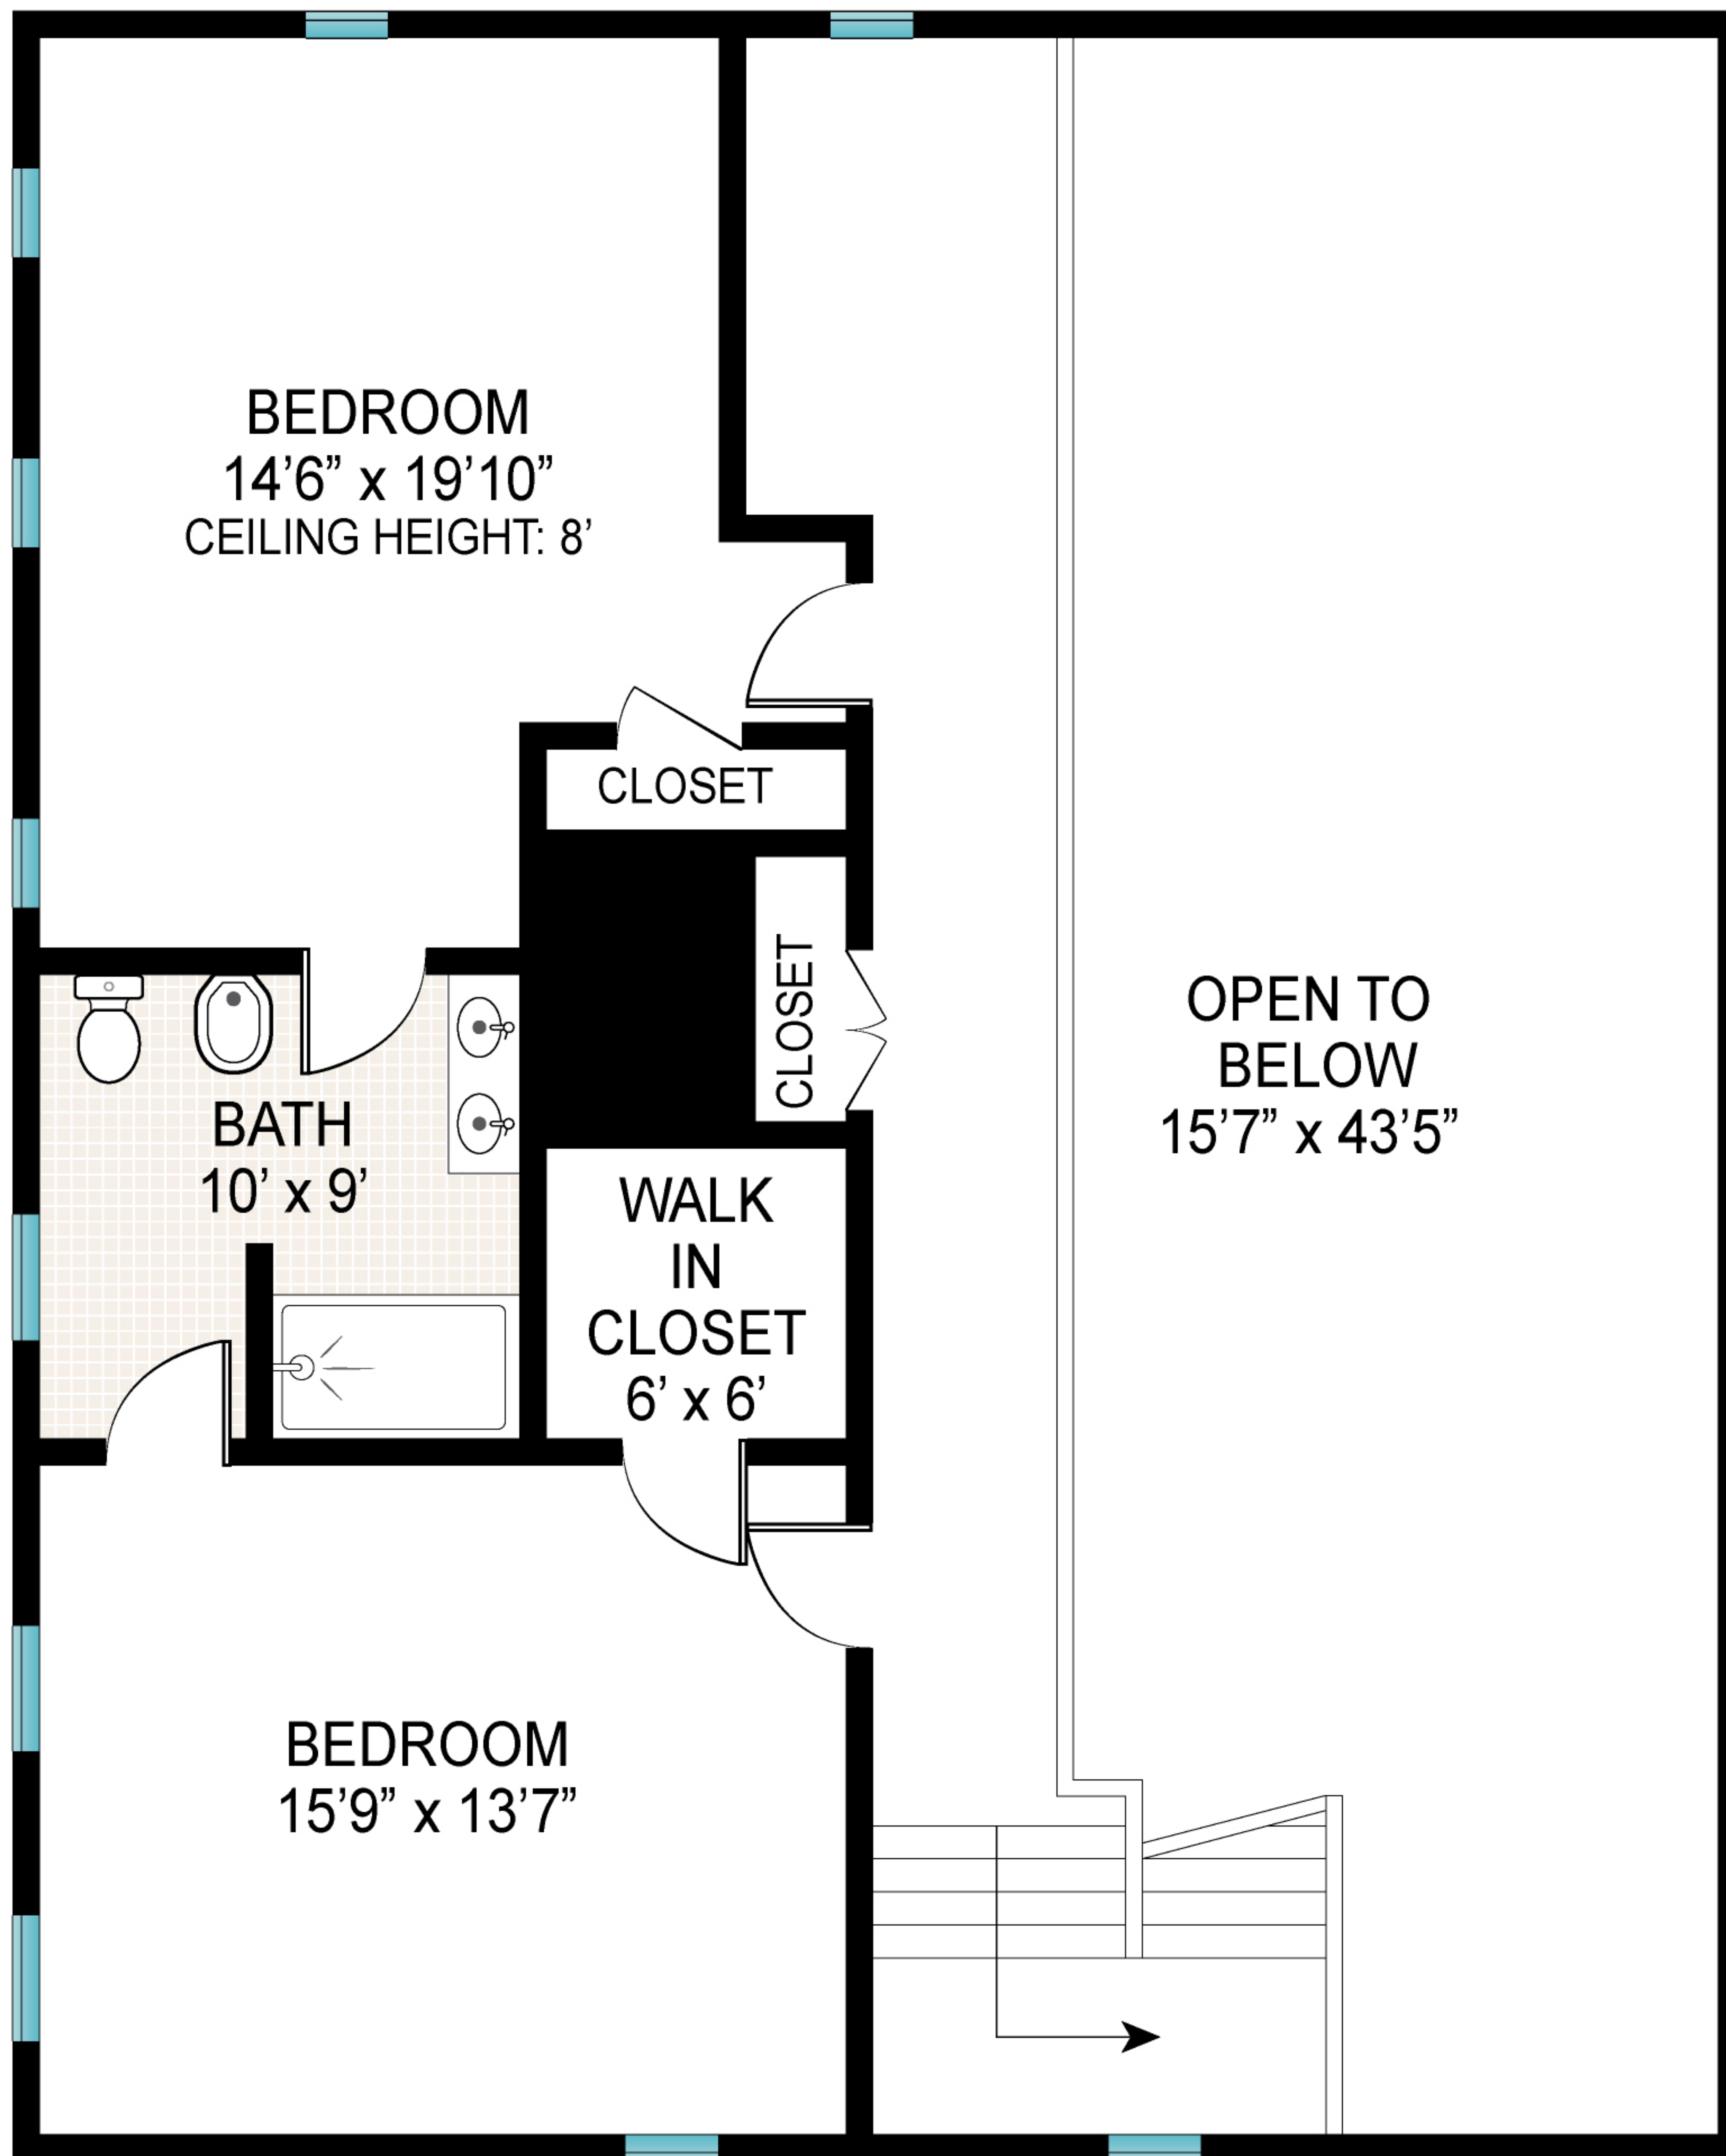

FIRST FLOOR INT: 2658 ft²
 SECOND FLOOR: 855 ft²
 SECOND FLOOR: 549 ft²
 LOWER LEVEL: 1418 ft²
 LOWER LEVEL: 721 ft²
 GARAGE: 607 ft²
 TOTAL INT: 6808 ft²
 TOTAL: 6808 ft²

Scale in feet. Indicative only. Dimensions are approximate. All information contained herein is gathered from sources we believe to be reliable. However, we cannot guarantee its accuracy and interested persons should rely on their own inquiries .

454 Hedges Lane, Sagaponack

FIRST FLOOR

FIRST FLOOR INT: 2658 ft²
 GARAGE: 607 ft²

Scale in feet. Indicative only. Dimensions are approximate. All information contained herein is gathered from sources we believe to be reliable. However, we cannot guarantee its accuracy and interested persons should rely on their own inquiries.

SECOND FLOOR

SECOND FLOOR

SECOND FLOOR: 855 ft²
 SECOND FLOOR: 549 ft²

Scale in feet. Indicative only. Dimensions are approximate. All information contained herein is gathered from sources we believe to be reliable. However, we cannot guarantee its accuracy and interested persons should rely on their own inquiries.

LOWER LEVEL: 1418 ft²
LOWER LEVEL: 721 ft²

Scale in feet. Indicative only. Dimensions are approximate. All information contained herein is gathered from sources we believe to be reliable. However, we cannot guarantee its accuracy and interested persons should rely on their own inquiries.