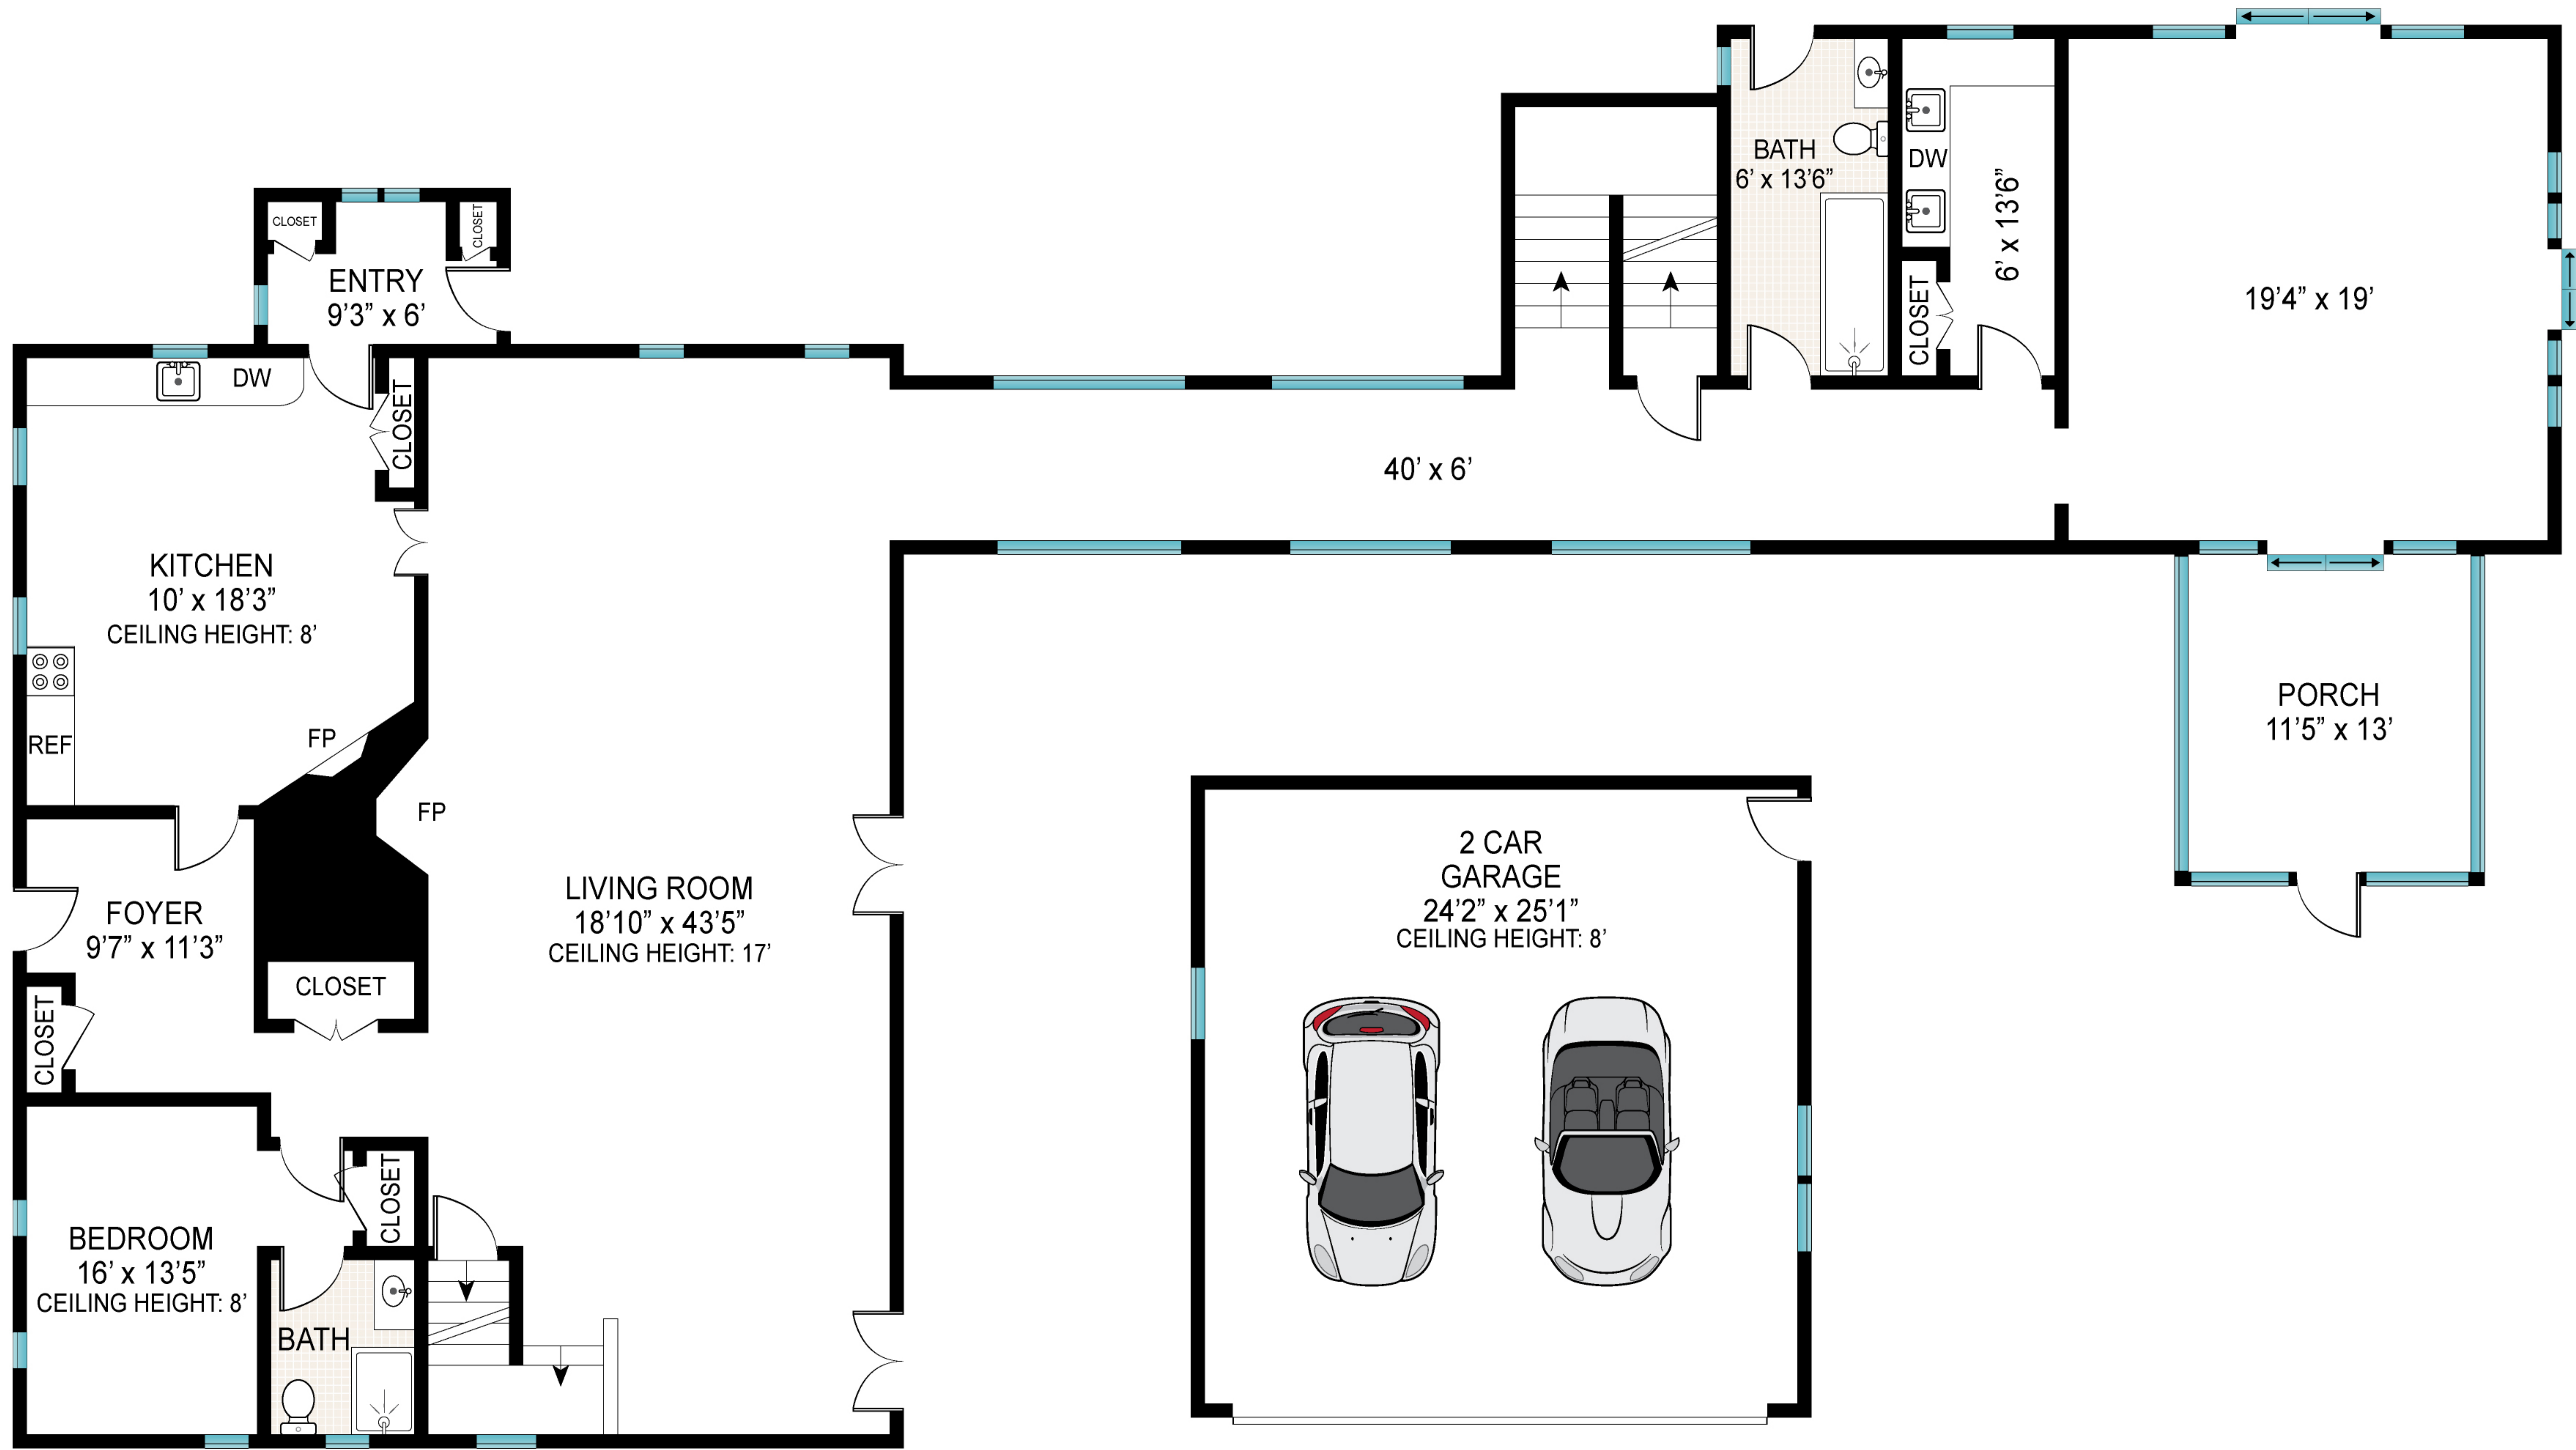

FIRST FLOOR INT: 2658 ft²
 SECOND FLOOR: 855 ft²
 SECOND FLOOR: 549 ft²
 LOWER LEVEL: 1418 ft²
 LOWER LEVEL: 721 ft²
 GARAGE: 607 ft²
 TOTAL INT: 6808 ft²
 TOTAL: 6808 ft²

Scale in feet. Indicative only. Dimensions are approximate. All information contained herein is gathered from sources we believe to be reliable. However, we cannot guarantee its accuracy and interested persons should rely on their own inquiries .

454 Hedges Lane, Sagaponack

FIRST FLOOR

FIRST FLOOR INT: 2658 ft²
 GARAGE: 607 ft²

Scale in feet. Indicative only. Dimensions are approximate. All information contained herein is gathered from sources we believe to be reliable. However, we cannot guarantee its accuracy and interested persons should rely on their own inquiries.

SECOND FLOOR

SECOND FLOOR

SECOND FLOOR: 855 ft²
 SECOND FLOOR: 549 ft²

Scale in feet. Indicative only. Dimensions are approximate. All information contained herein is gathered from sources we believe to be reliable. However, we cannot guarantee its accuracy and interested persons should rely on their own inquiries.

LOWER LEVEL: 1418 ft²
LOWER LEVEL: 721 ft²

Scale in feet. Indicative only. Dimensions are approximate. All information contained herein is gathered from sources we believe to be reliable. However, we cannot guarantee its accuracy and interested persons should rely on their own inquiries.