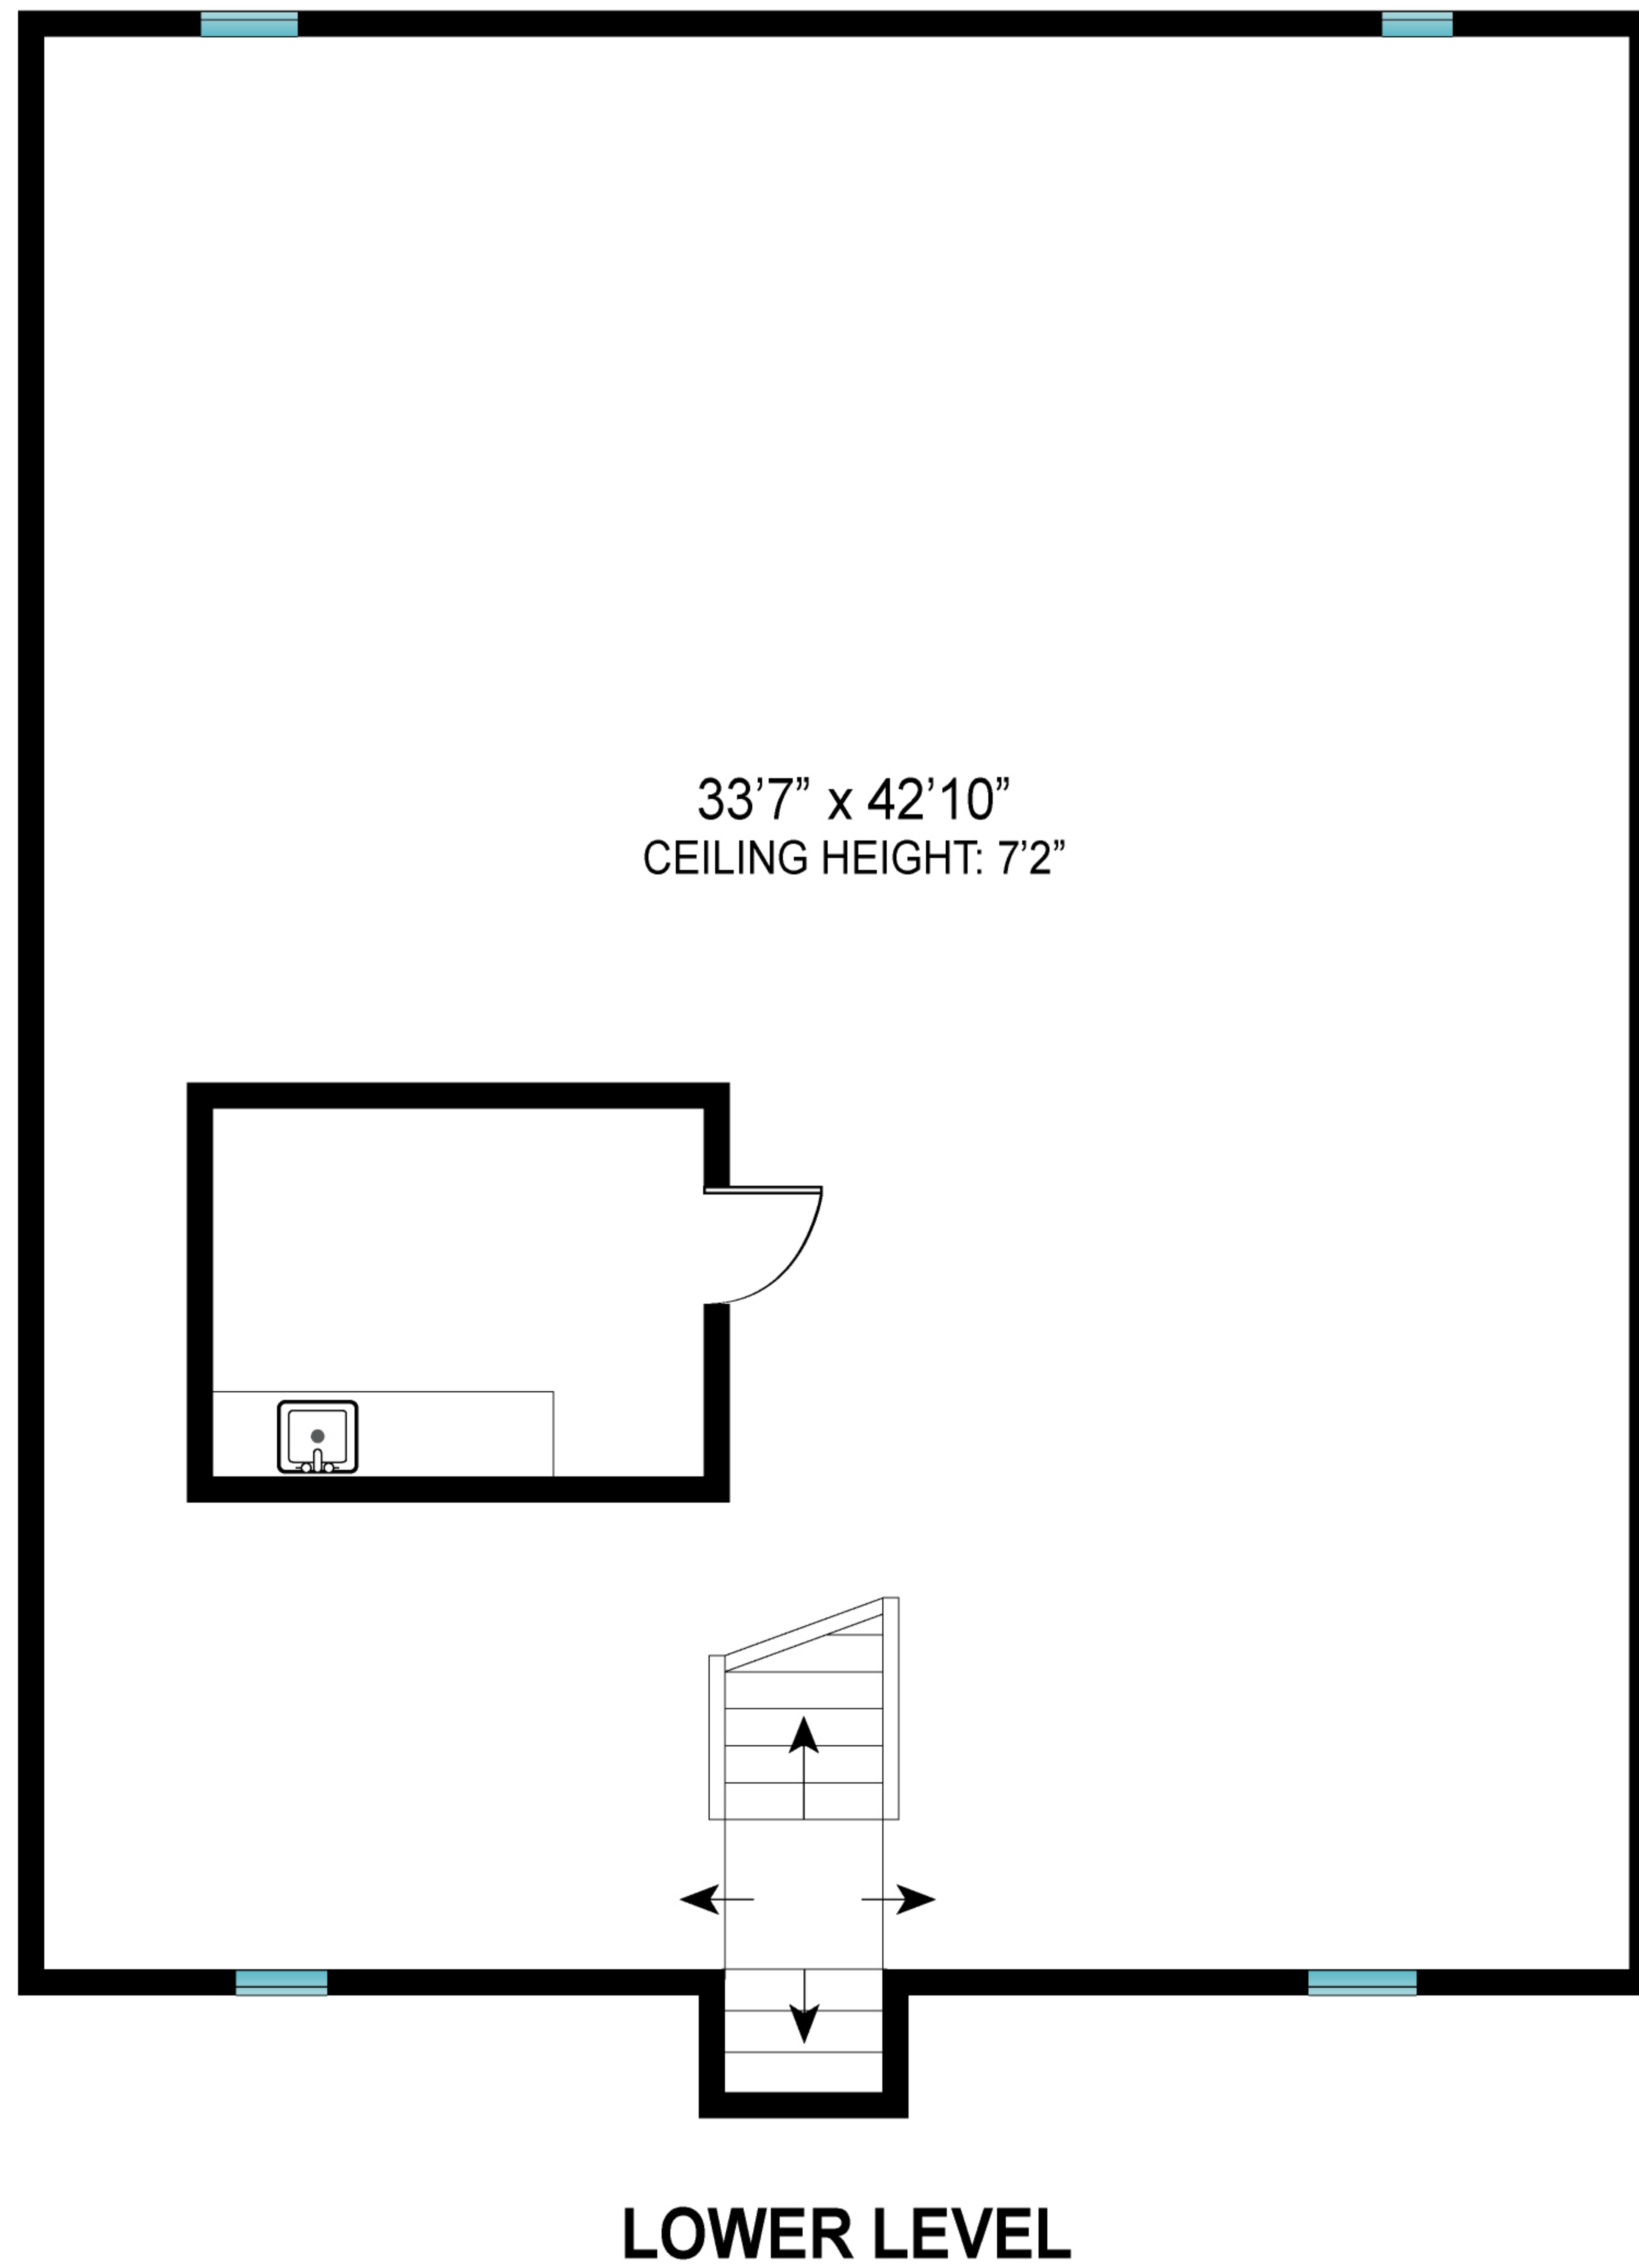

FIRST FLOOR INT: 2658 ft²
 SECOND FLOOR: 855 ft²
 SECOND FLOOR: 549 ft²
 LOWER LEVEL: 1418 ft²
 LOWER LEVEL: 721 ft²
 GARAGE: 607 ft²
 TOTAL INT: 6808 ft²
 TOTAL: 6808 ft²

Scale in feet. Indicative only. Dimensions are approximate. All information contained herein is gathered from sources we believe to be reliable. However, we cannot guarantee its accuracy and interested persons should rely on their own inquiries .

454 Hedges Lane, Sagaponack

FIRST FLOOR

FIRST FLOOR INT: 2658 ft²
 GARAGE: 607 ft²

Scale in feet. Indicative only. Dimensions are approximate. All information contained herein is gathered from sources we believe to be reliable. However, we cannot guarantee its accuracy and interested persons should rely on their own inquiries.

SECOND FLOOR

SECOND FLOOR

SECOND FLOOR: 855 ft²
 SECOND FLOOR: 549 ft²

Scale in feet. Indicative only. Dimensions are approximate. All information contained herein is gathered from sources we believe to be reliable. However, we cannot guarantee its accuracy and interested persons should rely on their own inquiries.

LOWER LEVEL: 1418 ft²
LOWER LEVEL: 721 ft²

Scale in feet. Indicative only. Dimensions are approximate. All information contained herein is gathered from sources we believe to be reliable. However, we cannot guarantee its accuracy and interested persons should rely on their own inquiries.