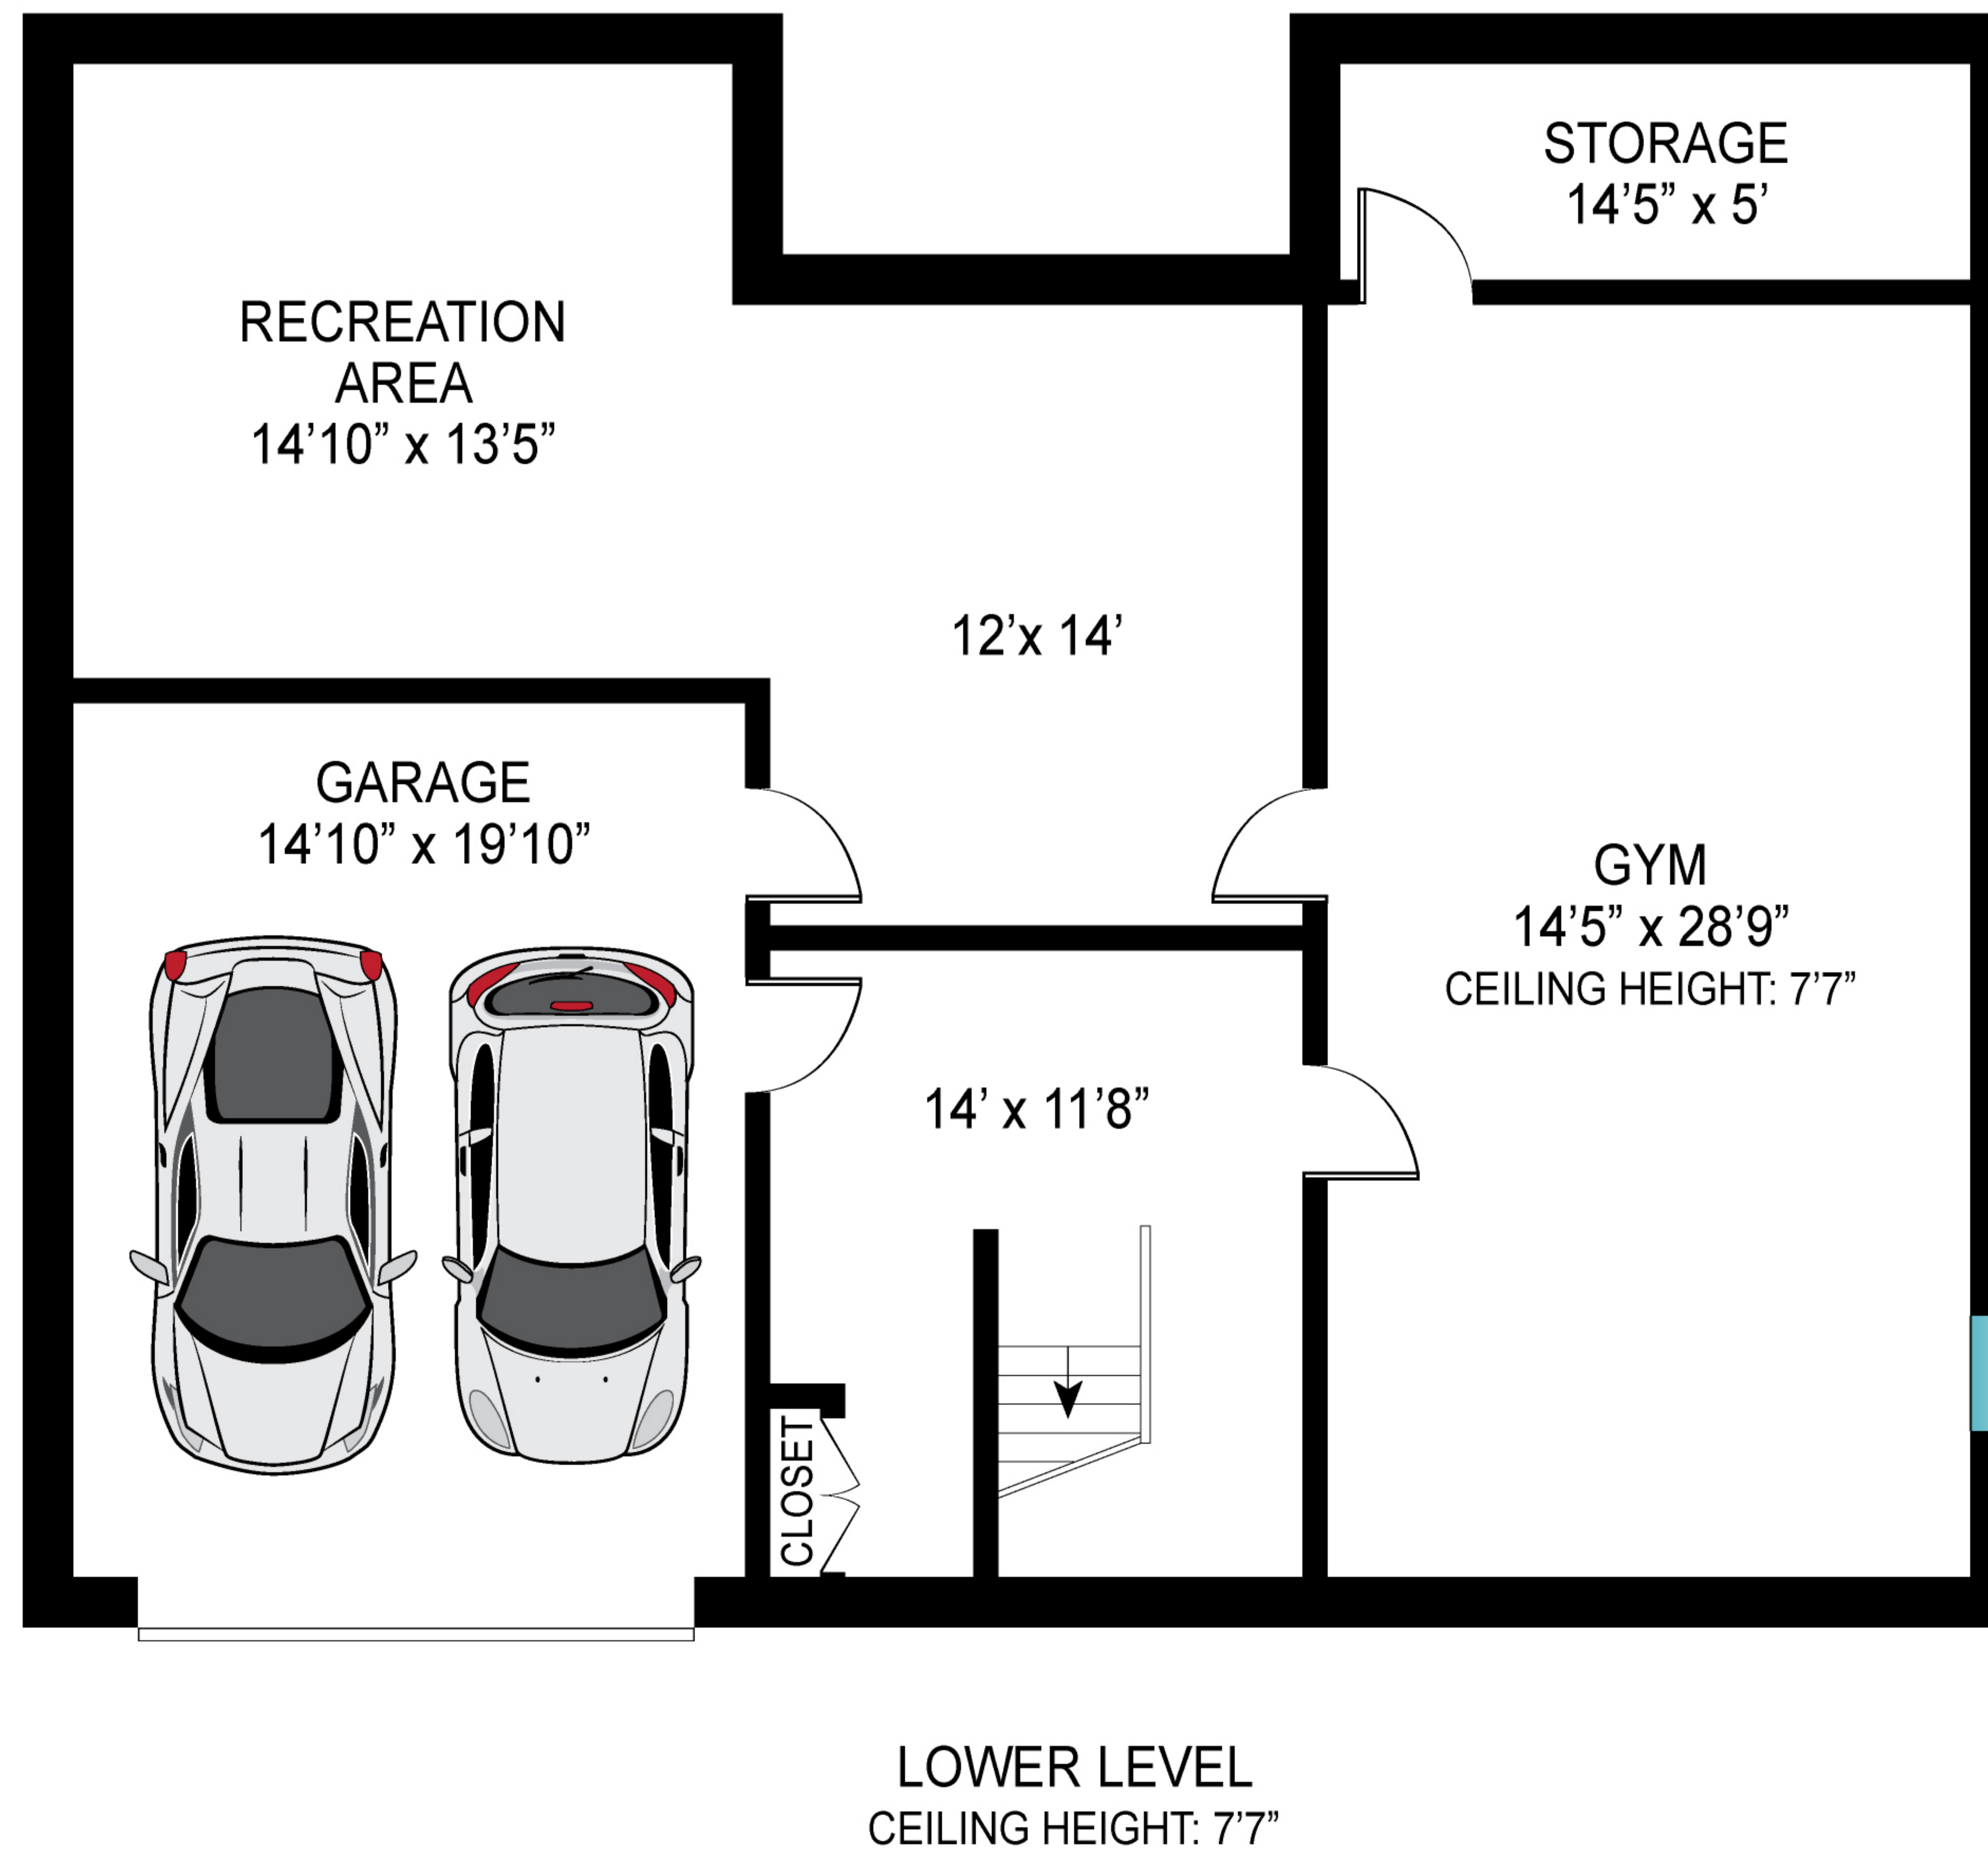

FIRST FLOOR INT: 1483 ft ²	POOL: 500 ft ²
FIRST FLOOR OUT: 916 ft ²	GARAGE: 269 ft ²
SECOND FLOOR INT: 1348 ft ²	TOTAL INT: 4117 ft ²
SECOND FLOOR OUT: 216 ft ²	TOTAL OUT: 1632 ft ²
LOWER LEVEL: 1017 ft ²	TOTAL: 5749 ft ²

FIRST FLOOR INT: 1483 ft²
 FIRST FLOOR OUT: 916 ft²
 POOL: 500 ft²

Scale in feet. Indicative only. Dimensions are approximate. All information contained herein is gathered from sources we believe to be reliable. However, we cannot guarantee its accuracy and interested persons should rely on their own inquiries.

55 Bay View Avenue, Amagansett

SECOND FLOOR INT: 1348 ft²
 SECOND FLOOR OUT: 216 ft²

Scale in feet. Indicative only. Dimensions are approximate. All information contained herein is gathered from sources we believe to be reliable. However, we cannot guarantee its accuracy and interested persons should rely on their own inquiries.

LOWER LEVEL: 1017 ft²
GARAGE: 269 ft²

Scale in feet. Indicative only. Dimensions are approximate. All information contained herein is gathered from sources we believe to be reliable. However, we cannot guarantee its accuracy and interested persons should rely on their own inquiries.