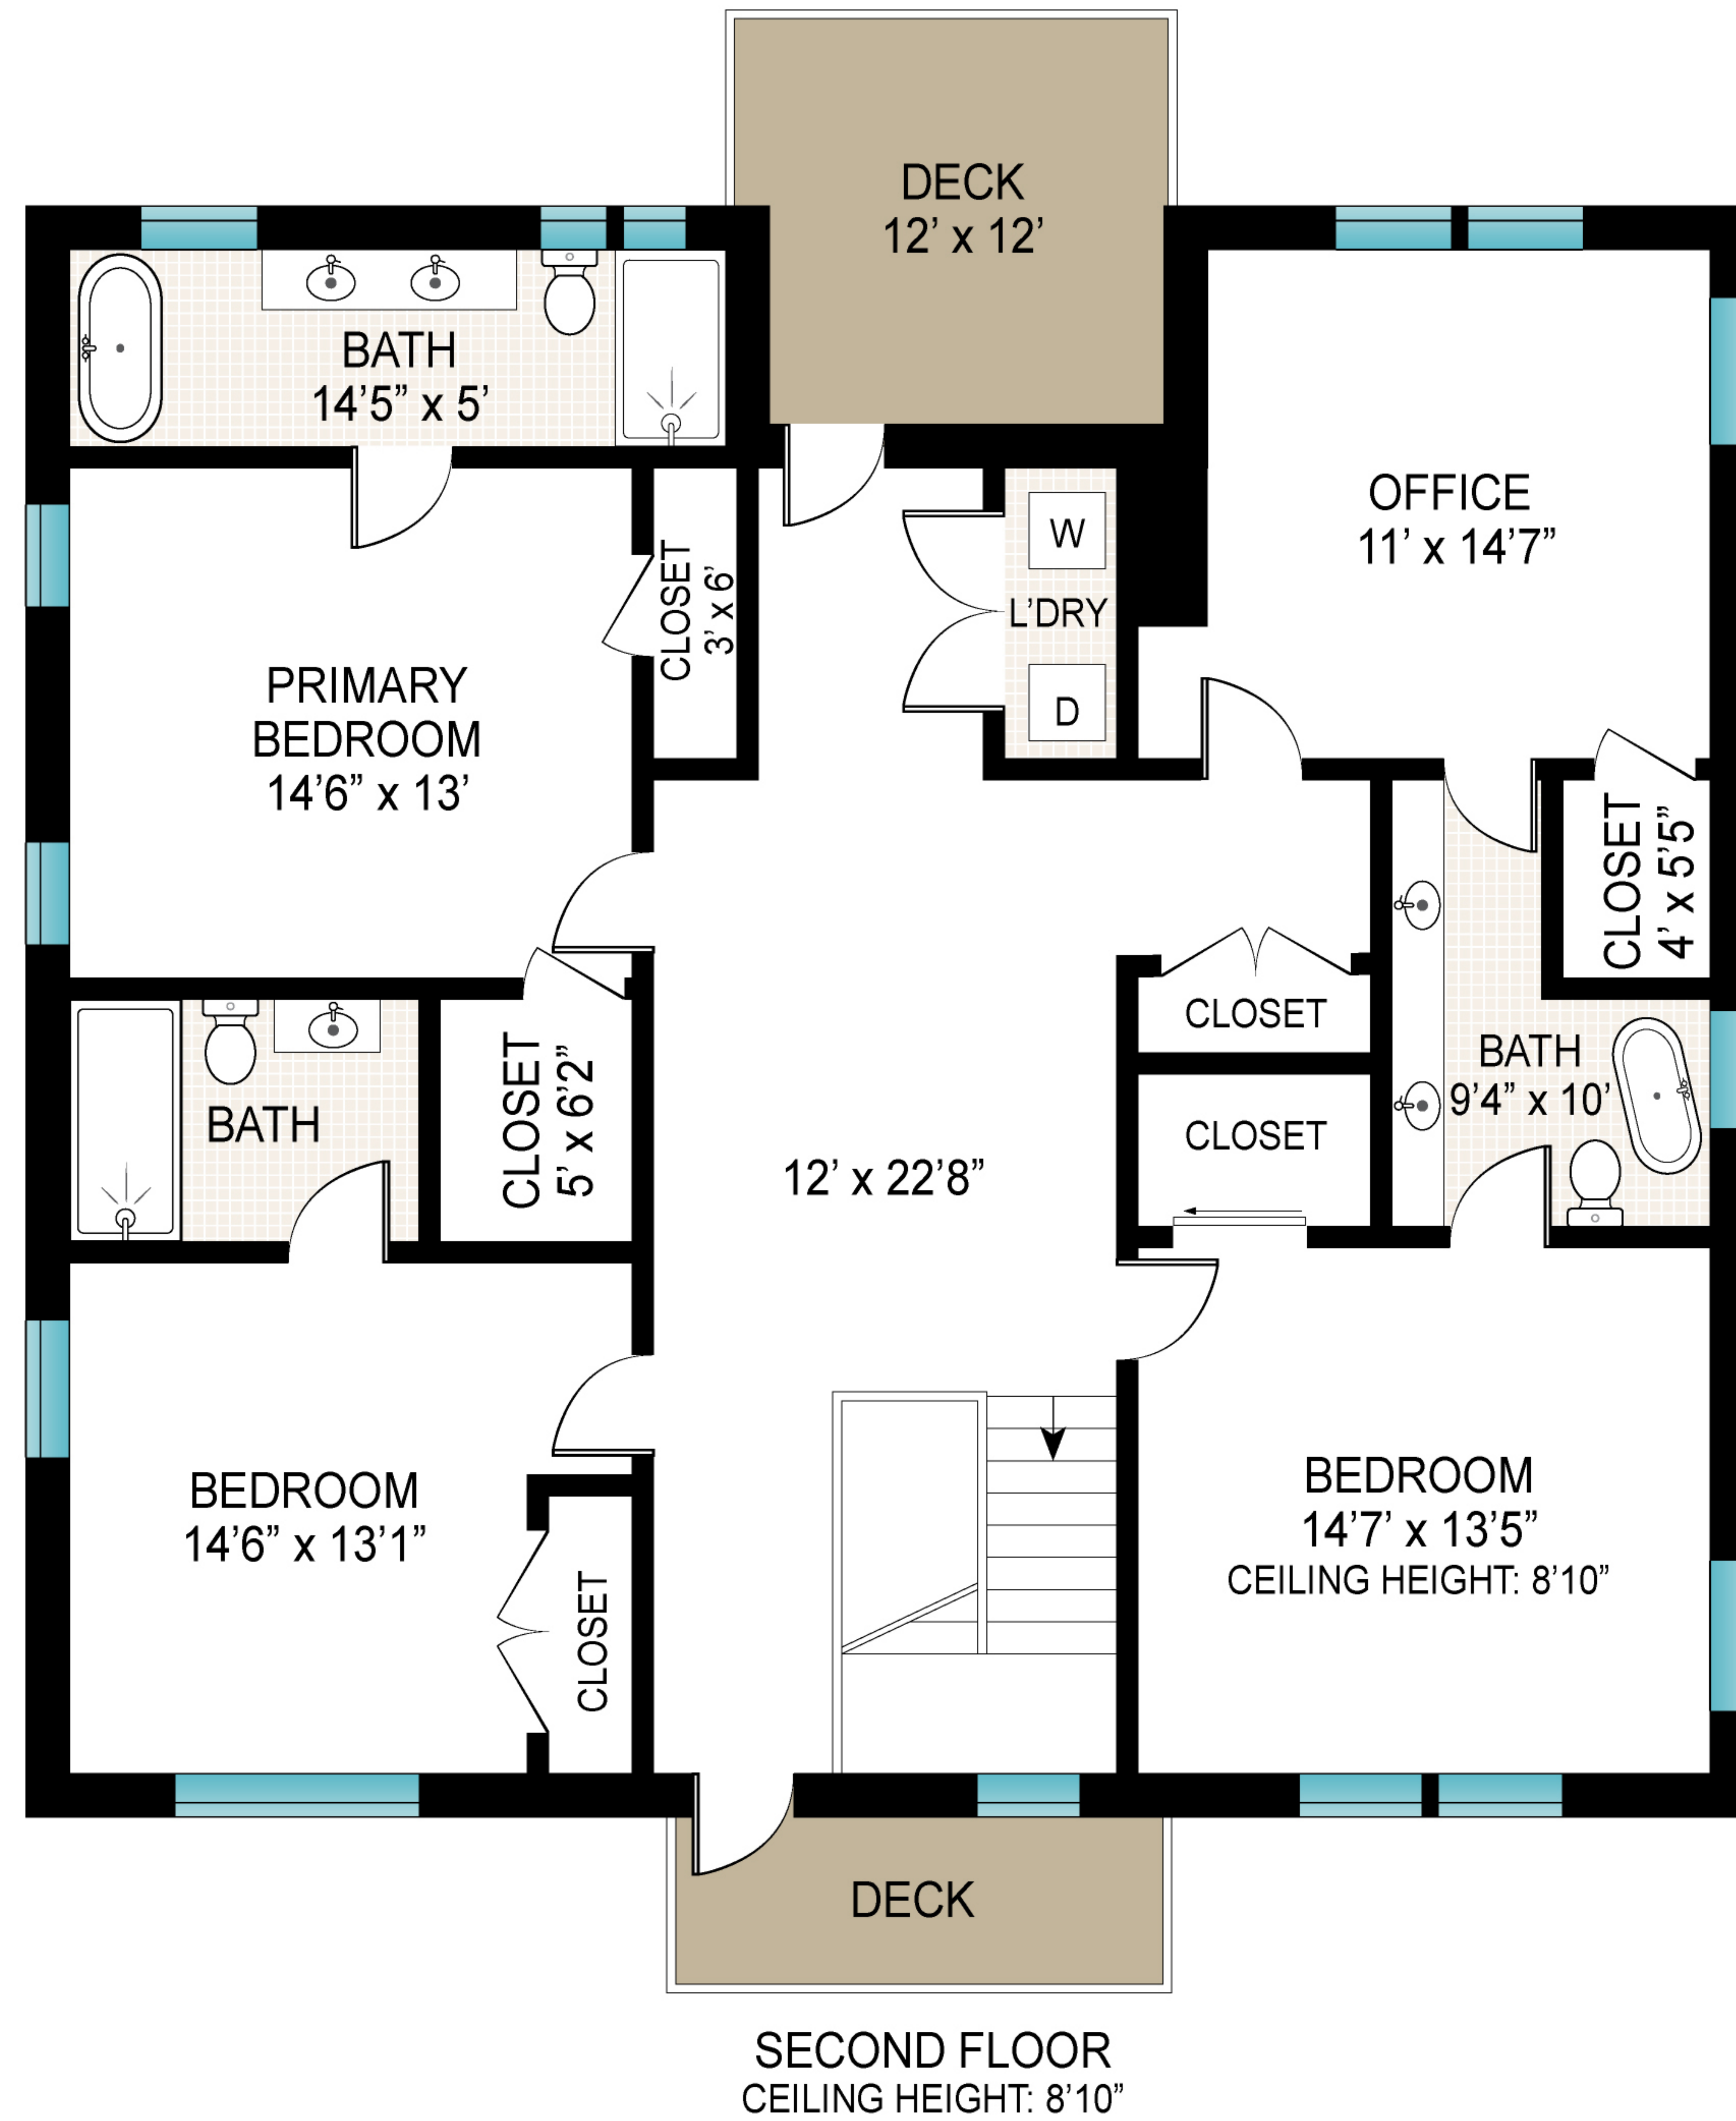

FIRST FLOOR INT: 1483 ft ²	POOL: 500 ft ²
FIRST FLOOR OUT: 916 ft ²	GARAGE: 269 ft ²
SECOND FLOOR INT: 1348 ft ²	TOTAL INT: 4117 ft ²
SECOND FLOOR OUT: 216 ft ²	TOTAL OUT: 1632 ft ²
LOWER LEVEL: 1017 ft ²	TOTAL: 5749 ft ²

Scale in feet. Indicative only. Dimensions are approximate. All information contained herein is gathered from sources we believe to be reliable. However, we cannot guarantee its accuracy and interested persons should rely on their own inquiries.

FIRST FLOOR INT: 1483 ft²
 FIRST FLOOR OUT: 916 ft²
 POOL: 500 ft²

Scale in feet. Indicative only. Dimensions are approximate. All information contained herein is gathered from sources we believe to be reliable. However, we cannot guarantee its accuracy and interested persons should rely on their own inquiries.

55 Bay View Avenue, Amagansett

SECOND FLOOR INT: 1348 ft²
 SECOND FLOOR OUT: 216 ft²

Scale in feet. Indicative only. Dimensions are approximate. All information contained herein is gathered from sources we believe to be reliable. However, we cannot guarantee its accuracy and interested persons should rely on their own inquiries.