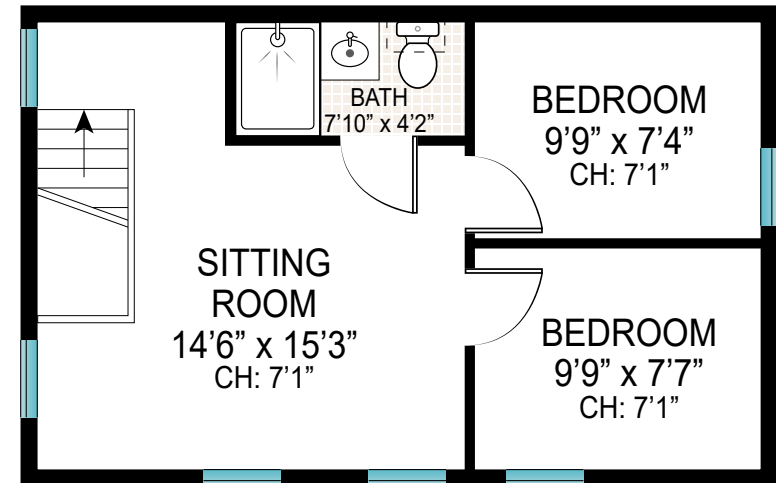

FIRST LEVEL

SECOND LEVEL

INTERIOR TOTAL: 1,162 SQ. FT
 FIRST LEVEL: 787 SQ. FT
 SECOND LEVEL: 375 SQ. FT

Scale in feet. Indicative only. Dimensions are approximate. All information contained herein is gathered from sources we believe to be reliable. However, we cannot guarantee its accuracy and interested persons should rely on their own inquiries.