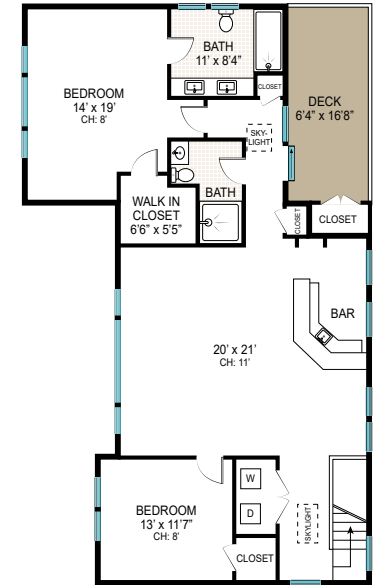

FIRST FLOOR
CEILING HEIGHT: 8'

SECOND FLOOR
CEILING HEIGHT: 8'

FIRST FLOOR INT: 1,651 SQ FT
 FIRST FLOOR OUT: 248 SQ FT
 SECOND FLOOR INT: 1,285 SQ FT
 SECOND FLOOR OUT: 108 SQ FT
 BASEMENT: 1,074 SQ FT
 POOL: 800 SQ FT
 TOTAL INT: 4,010 SQ FT
 TOTAL OUT: 1,156 SQ FT
 TOTAL: 5,166 SQ FT

Scale in feet. Indicative only. Dimensions are approximate. All information contained herein is gathered from sources we believe to be reliable. However, we cannot guarantee its accuracy and interested persons should rely on their own inquiries.