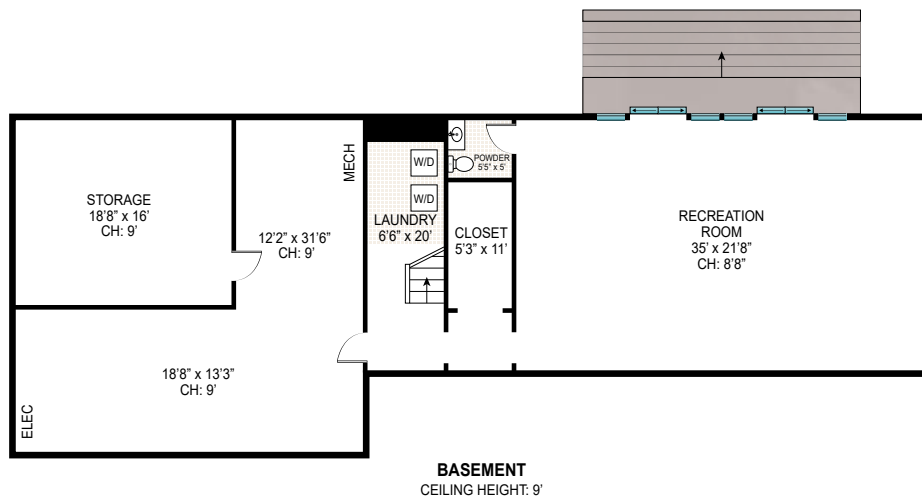

FIRST FLOOR INT: 2,000 SQ FT
 FIRST FLOOR OUT: 772 SQ FT
 POOL: 384 SQ FT

Scale in feet. Indicative only. Dimensions are approximate. All information contained herein is gathered from sources we believe to be reliable. However, we cannot guarantee its accuracy and interested persons should rely on their own inquiries.

SECOND FLOOR
 CEILING HEIGHT: 12'

SECOND FLOOR INT: 1,000 SQ FT
 SECOND FLOOR OUT: 476 SQ FT

Scale in feet. Indicative only. Dimensions are approximate. All information contained herein is gathered from sources we believe to be reliable. However, we cannot guarantee its accuracy and interested persons should rely on their own inquiries.

BASEMENT
CEILING HEIGHT: 9'

BASEMENT: 2,000 SQ FT

Scale in feet. Indicative only. Dimensions are approximate. All information contained herein is gathered from sources we believe to be reliable. However, we cannot guarantee its accuracy and interested persons should rely on their own inquiries.

FIRST FLOOR INT: 2,000 SQ FT	BASEMENT: 2,000 SQ FT
FIRST FLOOR OUT: 772 SQ FT	TOTAL INT: 5,000 SQ FT
SECOND FLOOR INT: 1,000 SQ FT	TOTAL OUT: 1,632 SQ FT
SECOND FLOOR OUT: 476 SQ FT	TOTAL: 6,632 SQ FT
POOL: 384 SQ FT	