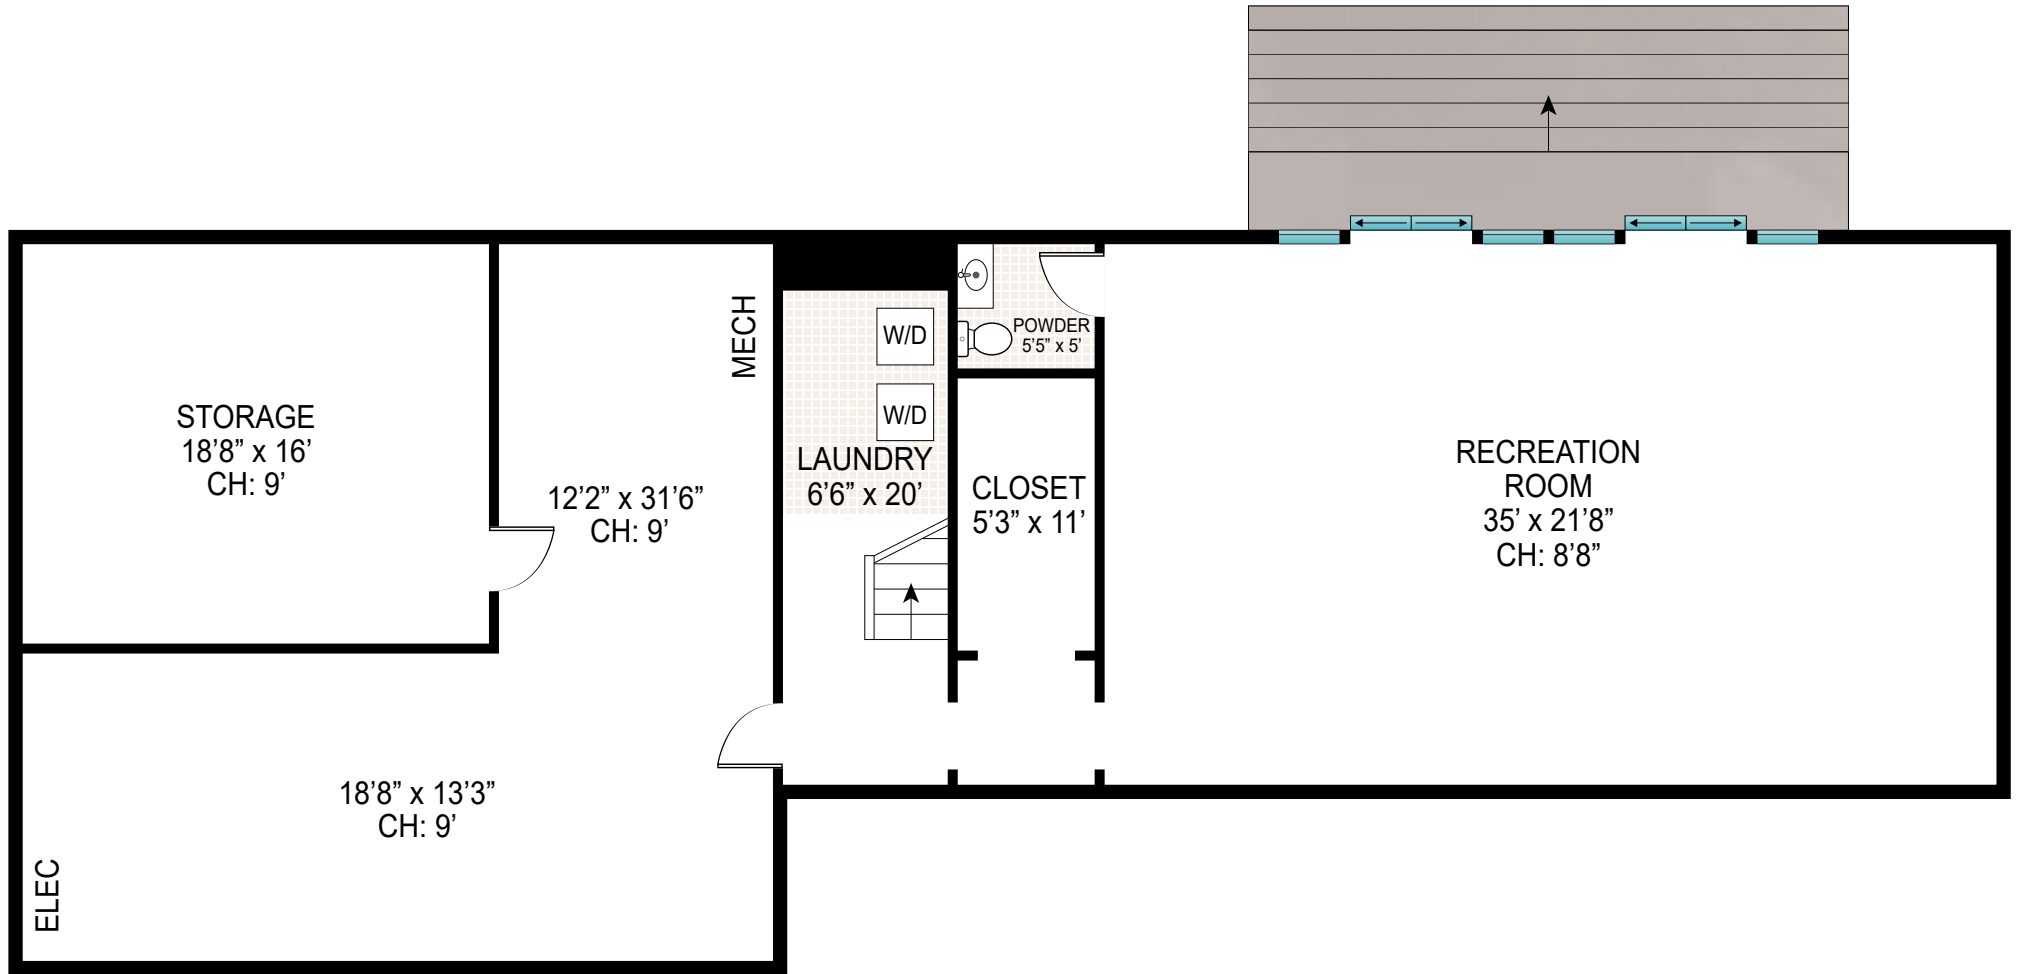

FIRST FLOOR INT: 2,000 SQ FT
 FIRST FLOOR OUT: 772 SQ FT
 POOL: 384 SQ FT

Scale in feet. Indicative only. Dimensions are approximate. All information contained herein is gathered from sources we believe to be reliable. However, we cannot guarantee its accuracy and interested persons should rely on their own inquiries.

SECOND FLOOR
 CEILING HEIGHT: 12'

SECOND FLOOR INT: 1,000 SQ FT
 SECOND FLOOR OUT: 476 SQ FT

Scale in feet. Indicative only. Dimensions are approximate. All information contained herein is gathered from sources we believe to be reliable. However, we cannot guarantee its accuracy and interested persons should rely on their own inquiries.

BASEMENT
CEILING HEIGHT: 9'

BASEMENT: 2,000 SQ FT

Scale in feet. Indicative only. Dimensions are approximate. All information contained herein is gathered from sources we believe to be reliable. However, we cannot guarantee its accuracy and interested persons should rely on their own inquiries.

FIRST FLOOR INT: 2,000 SQ FT	BASEMENT: 2,000 SQ FT
FIRST FLOOR OUT: 772 SQ FT	TOTAL INT: 5,000 SQ FT
SECOND FLOOR INT: 1,000 SQ FT	TOTAL OUT: 1,632 SQ FT
SECOND FLOOR OUT: 476 SQ FT	TOTAL: 6,632 SQ FT
POOL: 384 SQ FT	