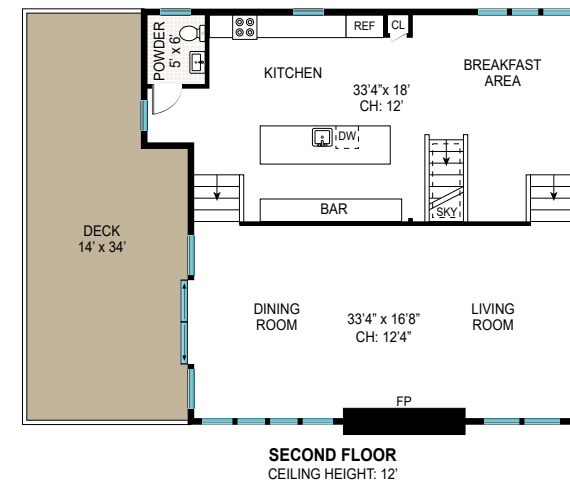

FIRST FLOOR INT: 2,000 SQ FT
 FIRST FLOOR OUT: 772 SQ FT
 POOL: 384 SQ FT

Scale in feet. Indicative only. Dimensions are approximate. All information contained herein is gathered from sources we believe to be reliable. However, we cannot guarantee its accuracy and interested persons should rely on their own inquiries.

SECOND FLOOR
 CEILING HEIGHT: 12'

SECOND FLOOR INT: 1,000 SQ FT
 SECOND FLOOR OUT: 476 SQ FT

Scale in feet. Indicative only. Dimensions are approximate. All information contained herein is gathered from sources we believe to be reliable. However, we cannot guarantee its accuracy and interested persons should rely on their own inquiries.

BASEMENT
CEILING HEIGHT: 9'

BASEMENT: 2,000 SQ FT

Scale in feet. Indicative only. Dimensions are approximate. All information contained herein is gathered from sources we believe to be reliable. However, we cannot guarantee its accuracy and interested persons should rely on their own inquiries.

FIRST FLOOR INT: 2,000 SQ FT	BASEMENT: 2,000 SQ FT
FIRST FLOOR OUT: 772 SQ FT	TOTAL INT: 5,000 SQ FT
SECOND FLOOR INT: 1,000 SQ FT	TOTAL OUT: 1,632 SQ FT
SECOND FLOOR OUT: 476 SQ FT	TOTAL: 6,632 SQ FT
POOL: 384 SQ FT	