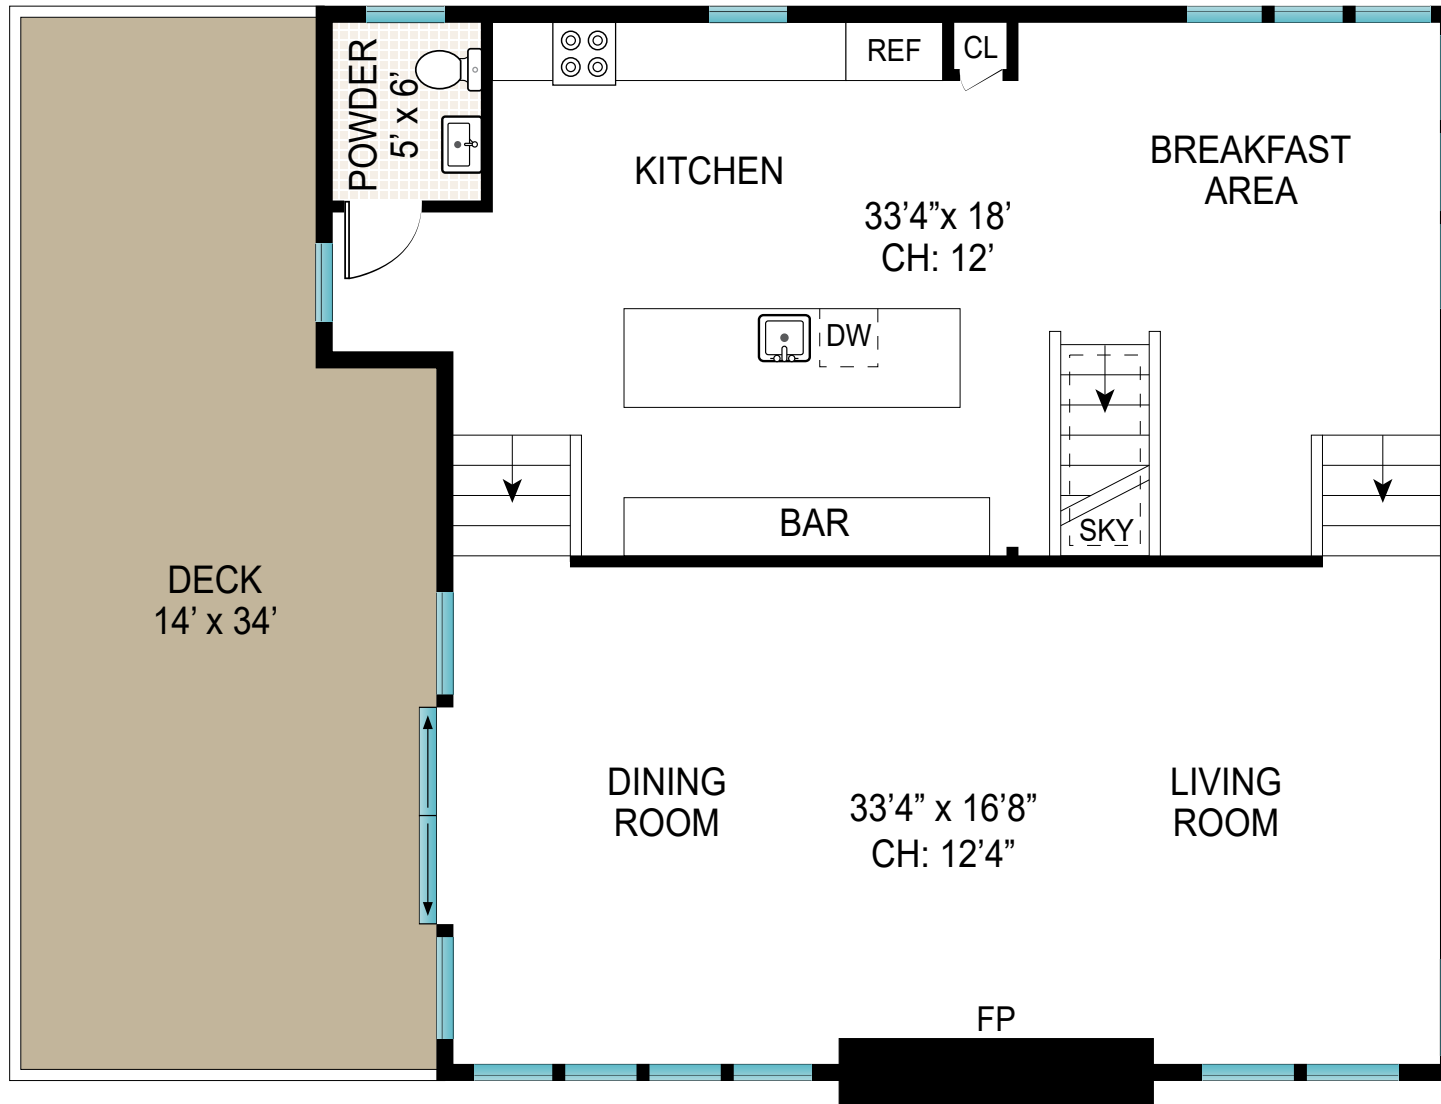

FIRST FLOOR INT: 2,000 SQ FT
 FIRST FLOOR OUT: 772 SQ FT
 POOL: 384 SQ FT

Scale in feet. Indicative only. Dimensions are approximate. All information contained herein is gathered from sources we believe to be reliable. However, we cannot guarantee its accuracy and interested persons should rely on their own inquiries.

SECOND FLOOR
 CEILING HEIGHT: 12'

SECOND FLOOR INT: 1,000 SQ FT
 SECOND FLOOR OUT: 476 SQ FT

Scale in feet. Indicative only. Dimensions are approximate. All information contained herein is gathered from sources we believe to be reliable. However, we cannot guarantee its accuracy and interested persons should rely on their own inquiries.

BASEMENT
CEILING HEIGHT: 9'

BASEMENT: 2,000 SQ FT

Scale in feet. Indicative only. Dimensions are approximate. All information contained herein is gathered from sources we believe to be reliable. However, we cannot guarantee its accuracy and interested persons should rely on their own inquiries.

FIRST FLOOR INT: 2,000 SQ FT	BASEMENT: 2,000 SQ FT
FIRST FLOOR OUT: 772 SQ FT	TOTAL INT: 5,000 SQ FT
SECOND FLOOR INT: 1,000 SQ FT	TOTAL OUT: 1,632 SQ FT
SECOND FLOOR OUT: 476 SQ FT	TOTAL: 6,632 SQ FT
POOL: 384 SQ FT	