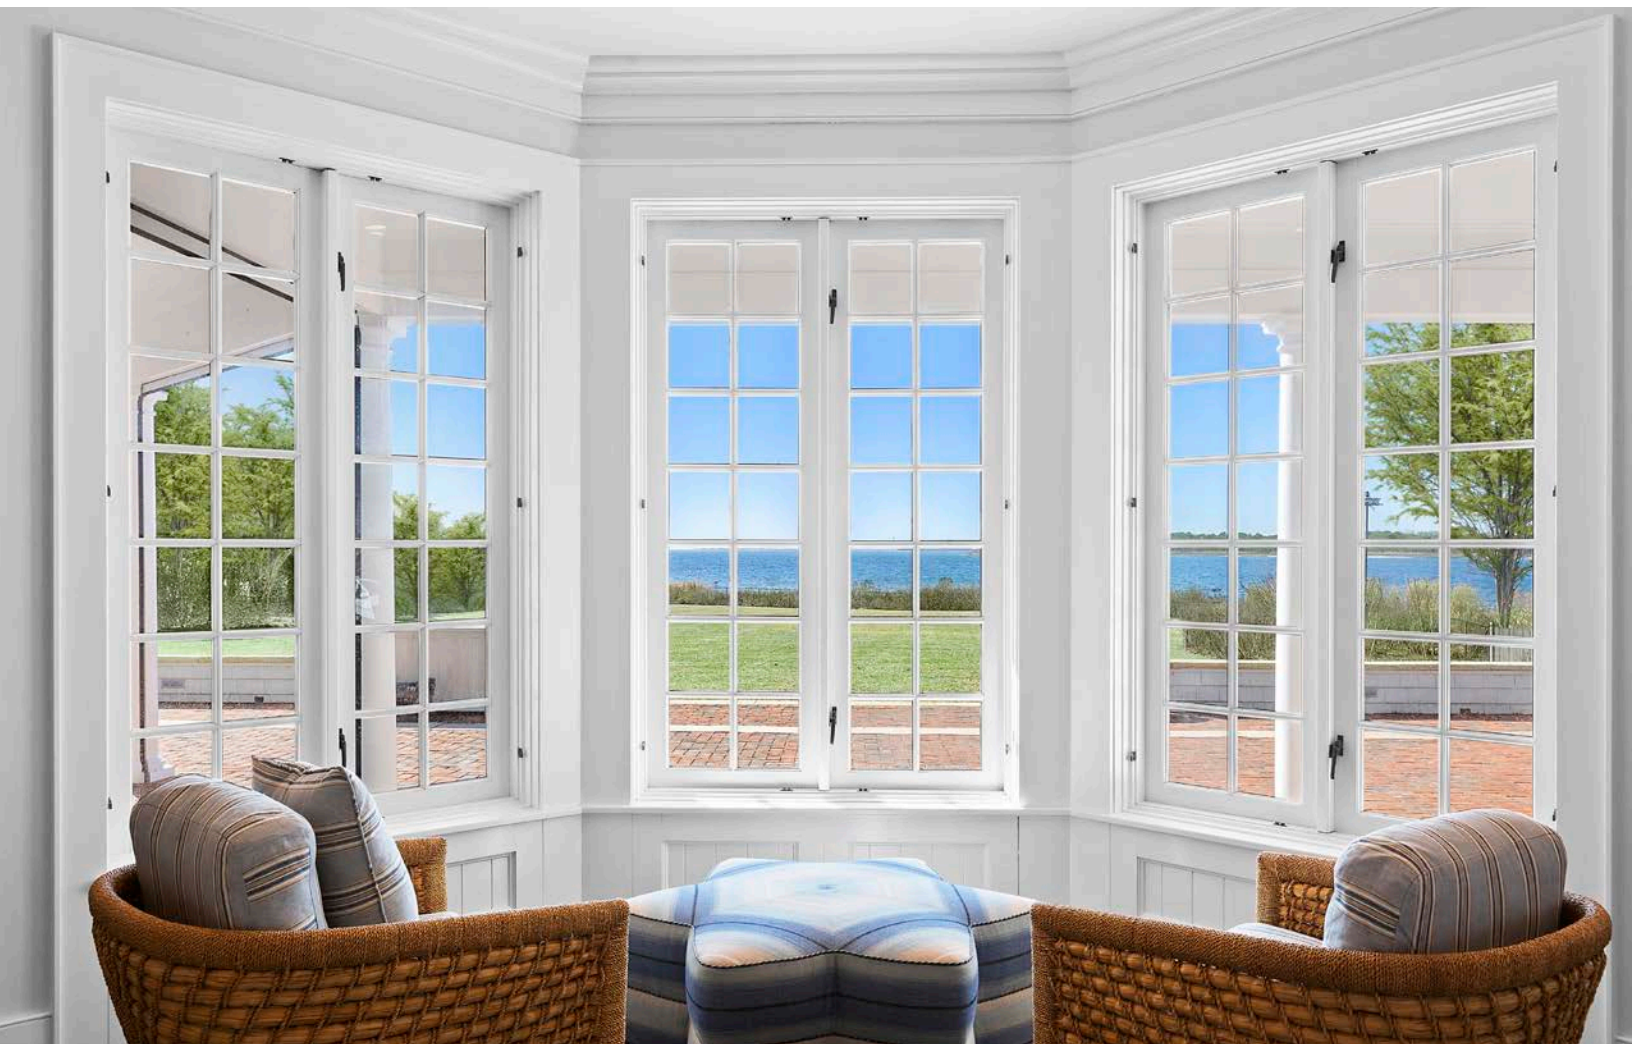

74

Cedar Lane

REMSENBURG

 Douglas Elliman

Multi-Family Waterfront Gem

This majestic, one-of-a-kind estate is set on 4+ private, resort-like acres south of Montauk Highway. Its unique location on the southwest-facing waterfront provides incredible sunset views over Seatuck Cove and Moriches Bay from large windows throughout the bright, airy main residence.

Perfect for entertaining, the meticulously updated 9-bedroom, 9.5-bathroom main home features a chef's kitchen with granite countertops, Wolf stove, dual ovens and dishwashers, and a 17-foot island. There's a living room with a built-in bar and wood burning fireplace, a dining room, family room, handsome library and sunroom with wood-burning fireplaces, and a temperature-controlled wine cellar; and French doors lead to an ample patio overlooking the water.

The primary bedroom has dual closets, custom built-ins, a bathroom with radiant floor and dual vanities, and a porch with sweeping water views. A former 19th century hunting lodge, the home blends old world charm with modern-day amenities, including an elevator and state-of-the-art mechanical systems, and features a porte cochere for shelter when getting in and out of vehicles. The sprawling property, which is bordered by tall perimeter trees and accessed through a gated entrance, includes a four-bedroom guest house with full kitchen; a detached five-car garage with commercial-grade hydraulic car lifts; a charming, refurbished, old-fashioned windmill; and a pool house with sauna, and gym overlooking the 45-foot by 20-foot heated saltwater gunite pool.