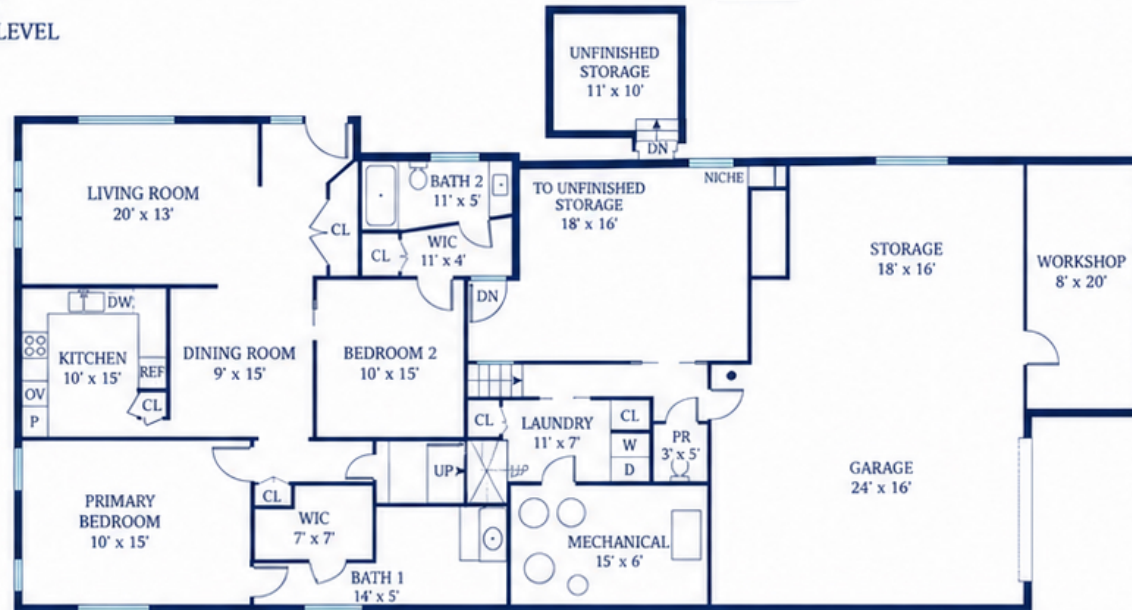

15 MENANTIC ROAD SHELTER ISLAND, NY

FIRST FLOOR
1560 SF
UPPER LEVEL
930 SF

LOWER LEVEL
1350 SF
BASEMENT
605 SF
830 SF