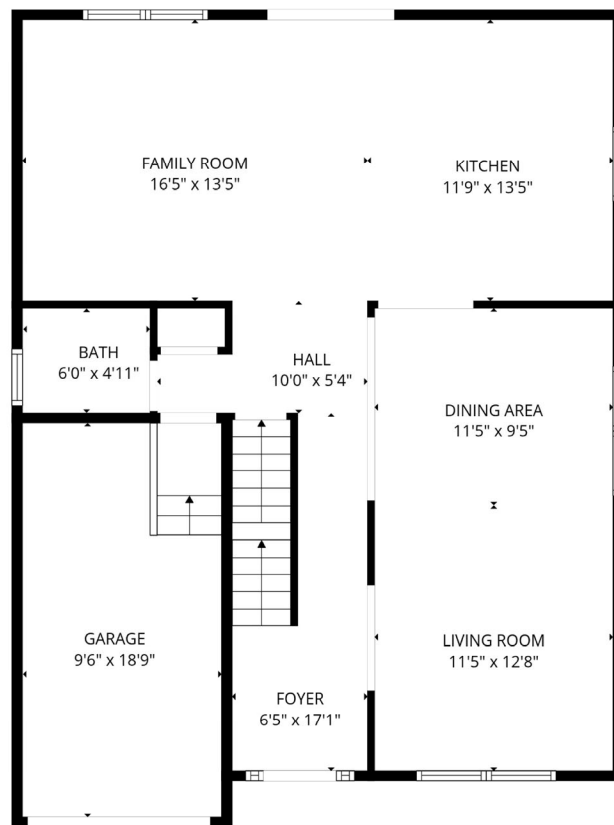

Basement

1st floor

2nd floor

**TOTAL: 2486 sq. ft**  
 Basement: 707 sq. ft, 1st floor: 837 sq. ft, 2nd floor: 942 sq. ft  
 EXCLUDED AREAS: GARAGE: 179 sq. ft, BALCONY: 128 sq. ft, OPEN TO BELOW: 28 sq. ft,  
 WALLS: 205 sq. ft