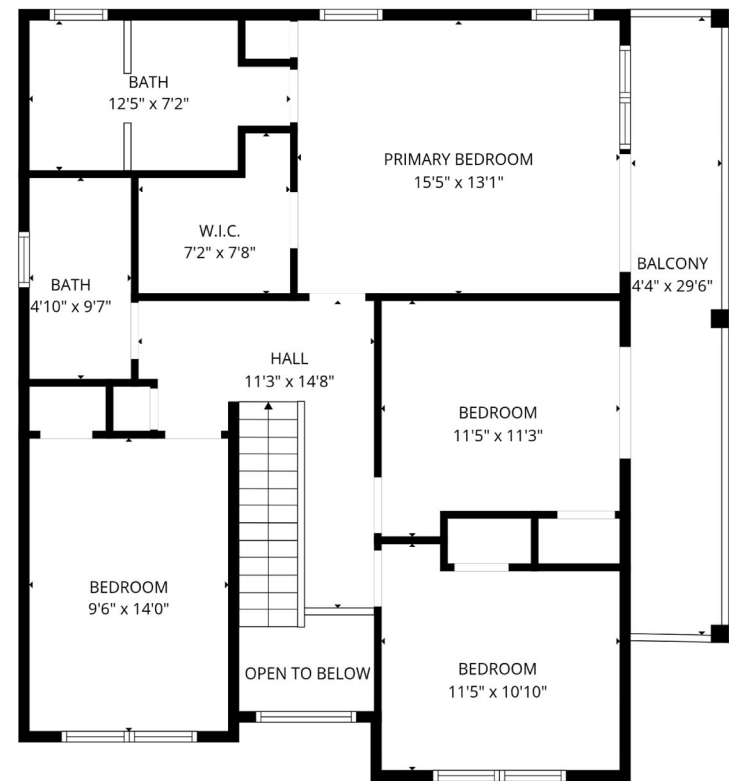

Basement

1st floor

2nd floor

**TOTAL: 2486 sq. ft**  
 Basement: 707 sq. ft, 1st floor: 837 sq. ft, 2nd floor: 942 sq. ft  
 EXCLUDED AREAS: GARAGE: 179 sq. ft, BALCONY: 128 sq. ft, OPEN TO BELOW: 28 sq. ft,  
 WALLS: 205 sq. ft