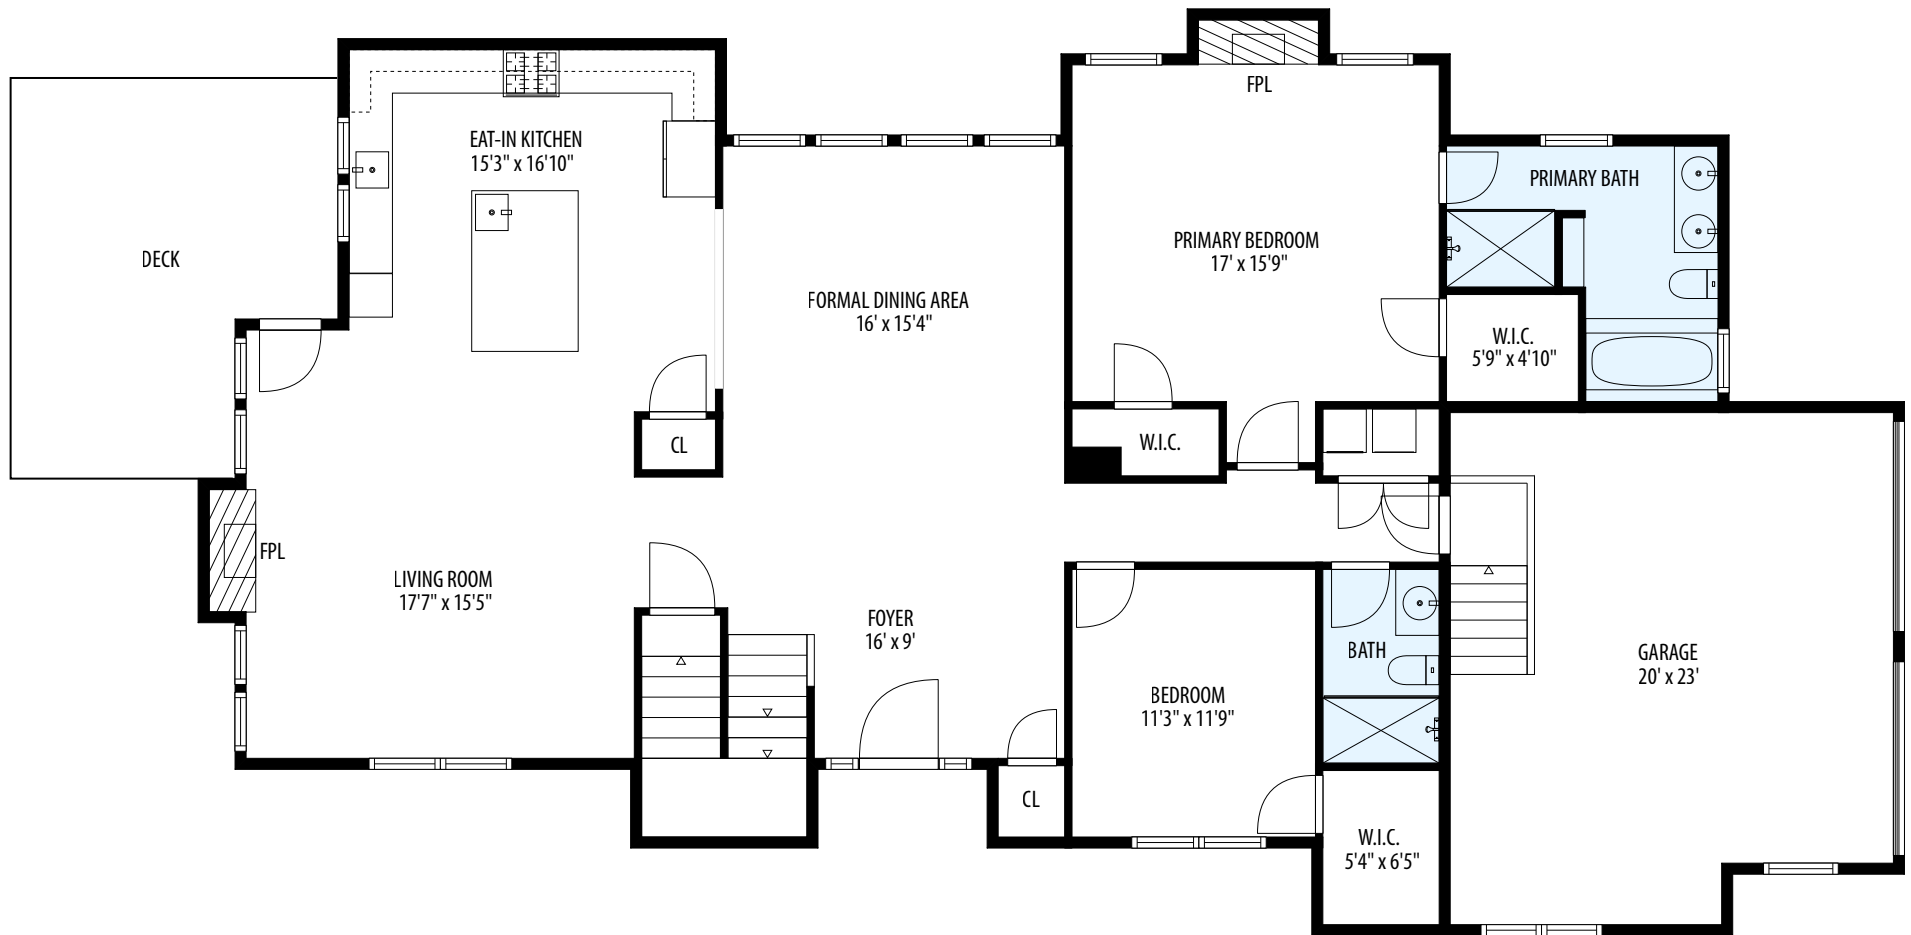

LOWER LEVEL: Approx 4500 sq. ft.

3 Bridies Path, Southampton, NY 11968

PLEASE NOTE THAT ALL MEASUREMENTS ARE APPROXIMATE.

1ST FLOOR: Approx 4500 sq. ft.

3 Bridies Path, Southampton, NY 11968

PLEASE NOTE THAT ALL MEASUREMENTS ARE APPROXIMATE.

2ND FLOOR: Approx 4500 sq. ft.

3 Bridies Path, Southampton, NY 11968

PLEASE NOTE THAT ALL MEASUREMENTS ARE APPROXIMATE.