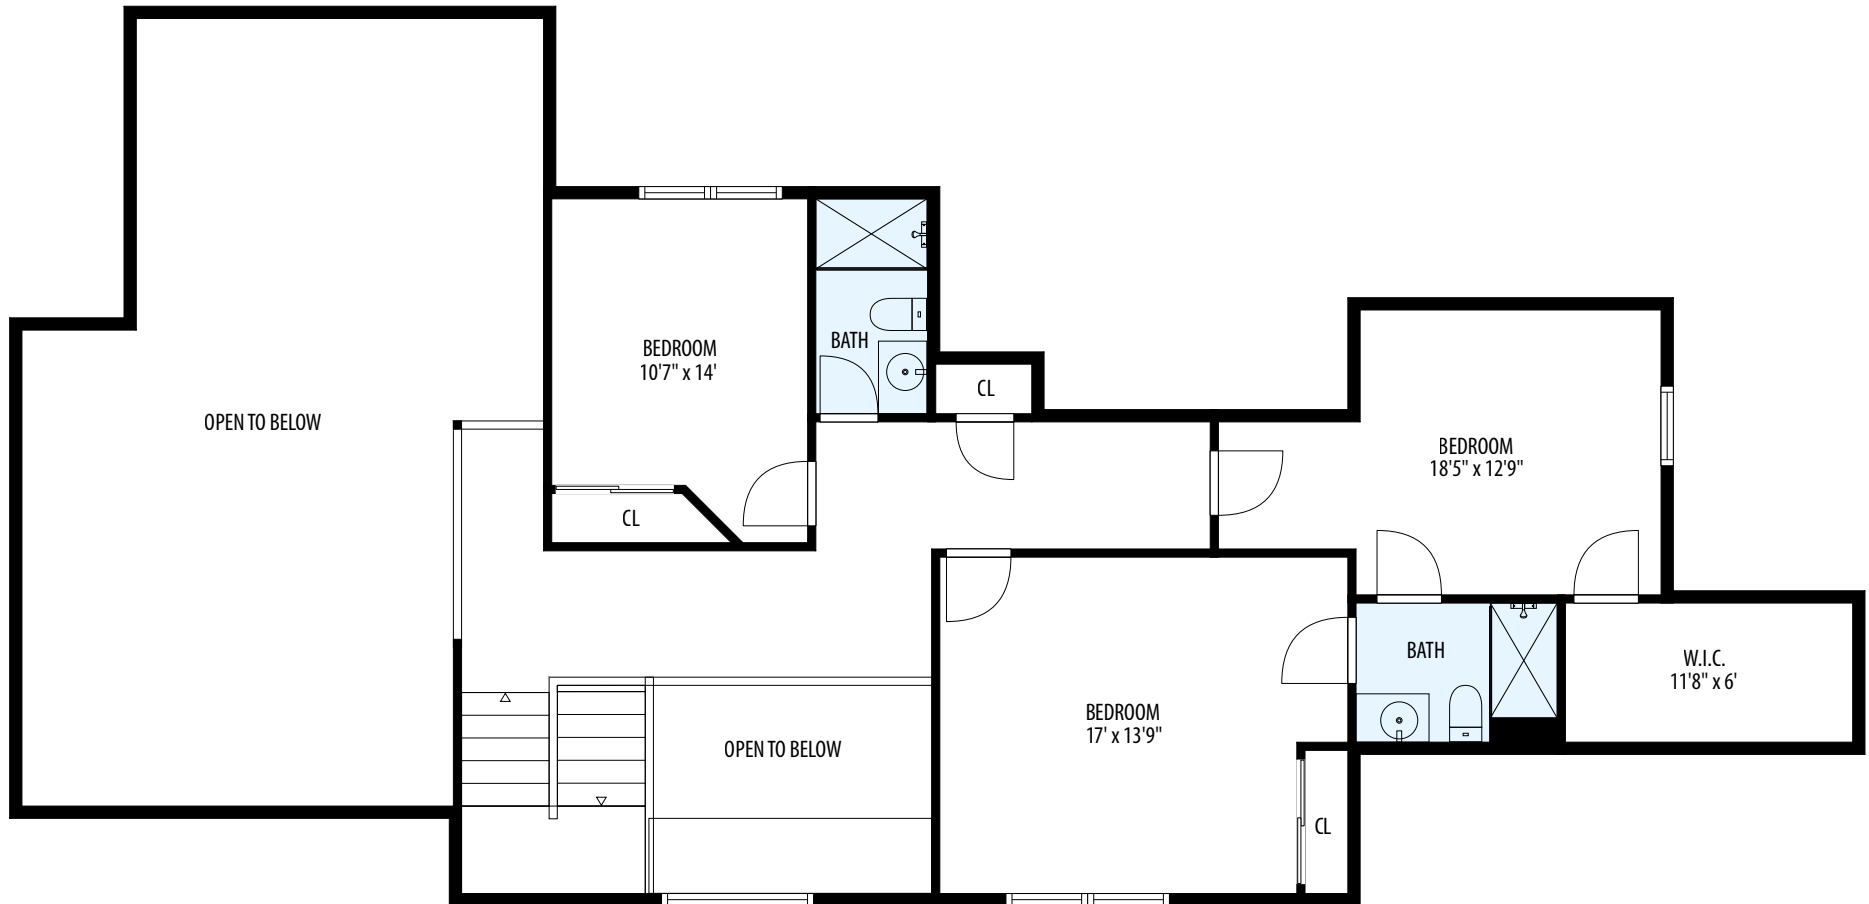

LOWER LEVEL: Approx 4500 sq. ft.

3 Bridies Path, Southampton, NY 11968

PLEASE NOTE THAT ALL MEASUREMENTS ARE APPROXIMATE.

1ST FLOOR: Approx 4500 sq. ft.

3 Bridies Path, Southampton, NY 11968

PLEASE NOTE THAT ALL MEASUREMENTS ARE APPROXIMATE.

2ND FLOOR: Approx 4500 sq. ft.

3 Bridies Path, Southampton, NY 11968

PLEASE NOTE THAT ALL MEASUREMENTS ARE APPROXIMATE.